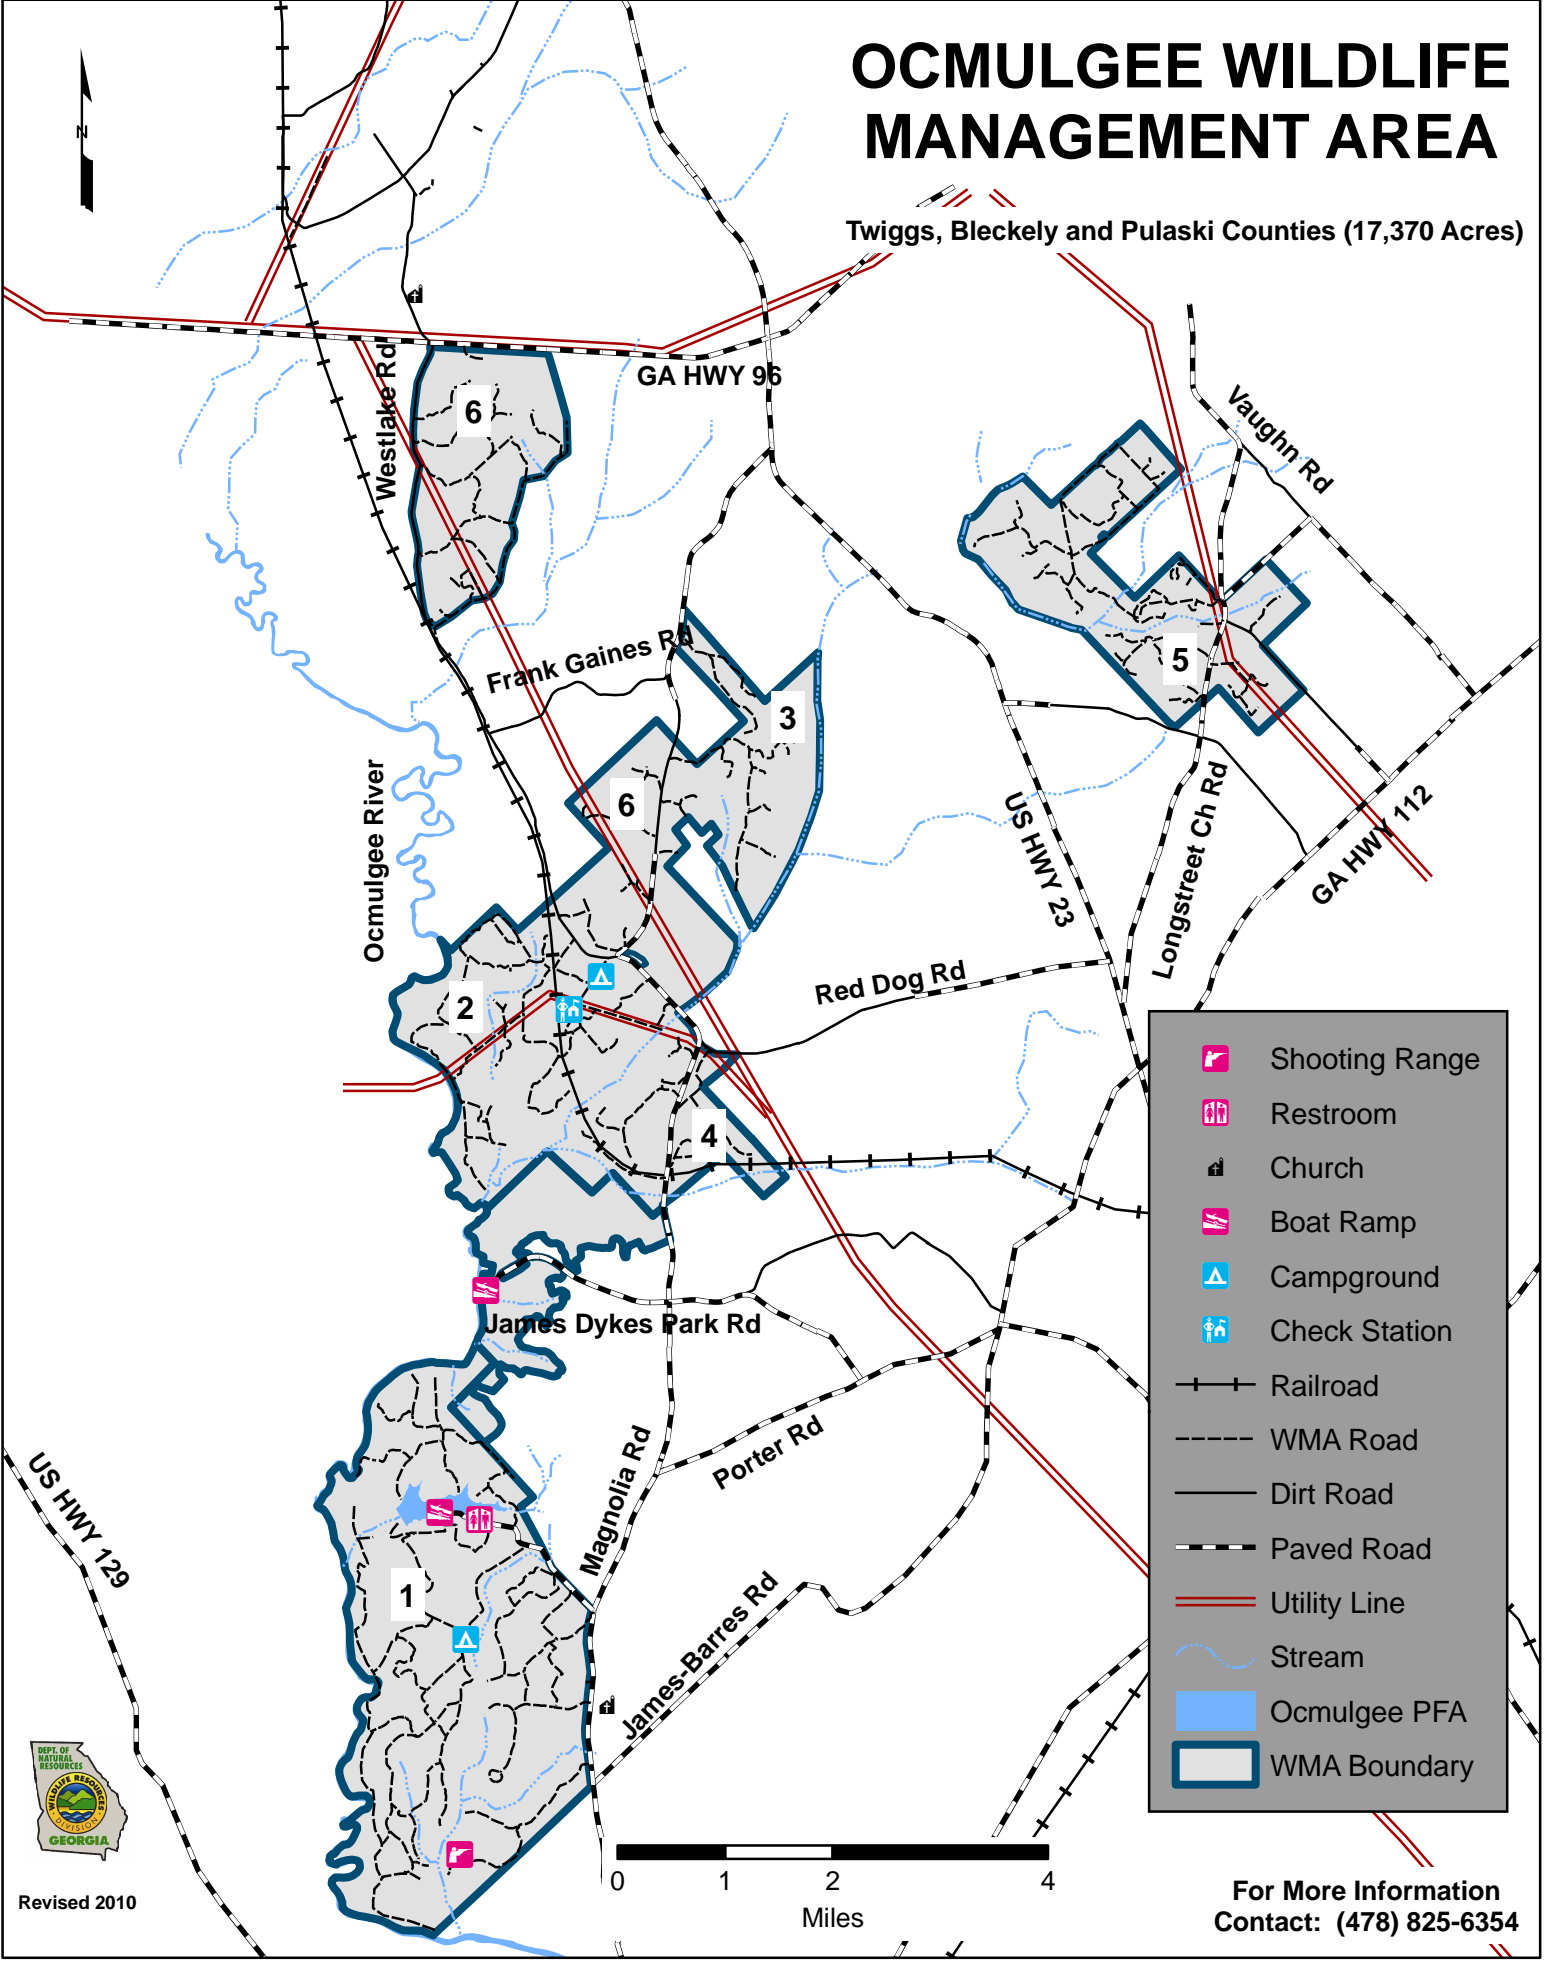

# OCMULGEE WILDLIFE MANAGEMENT AREA

Twiggs, Bleckely and Pulaski Counties (17,370 Acres)

Revised 2010

For More Information  
Contact: (478) 825-6354