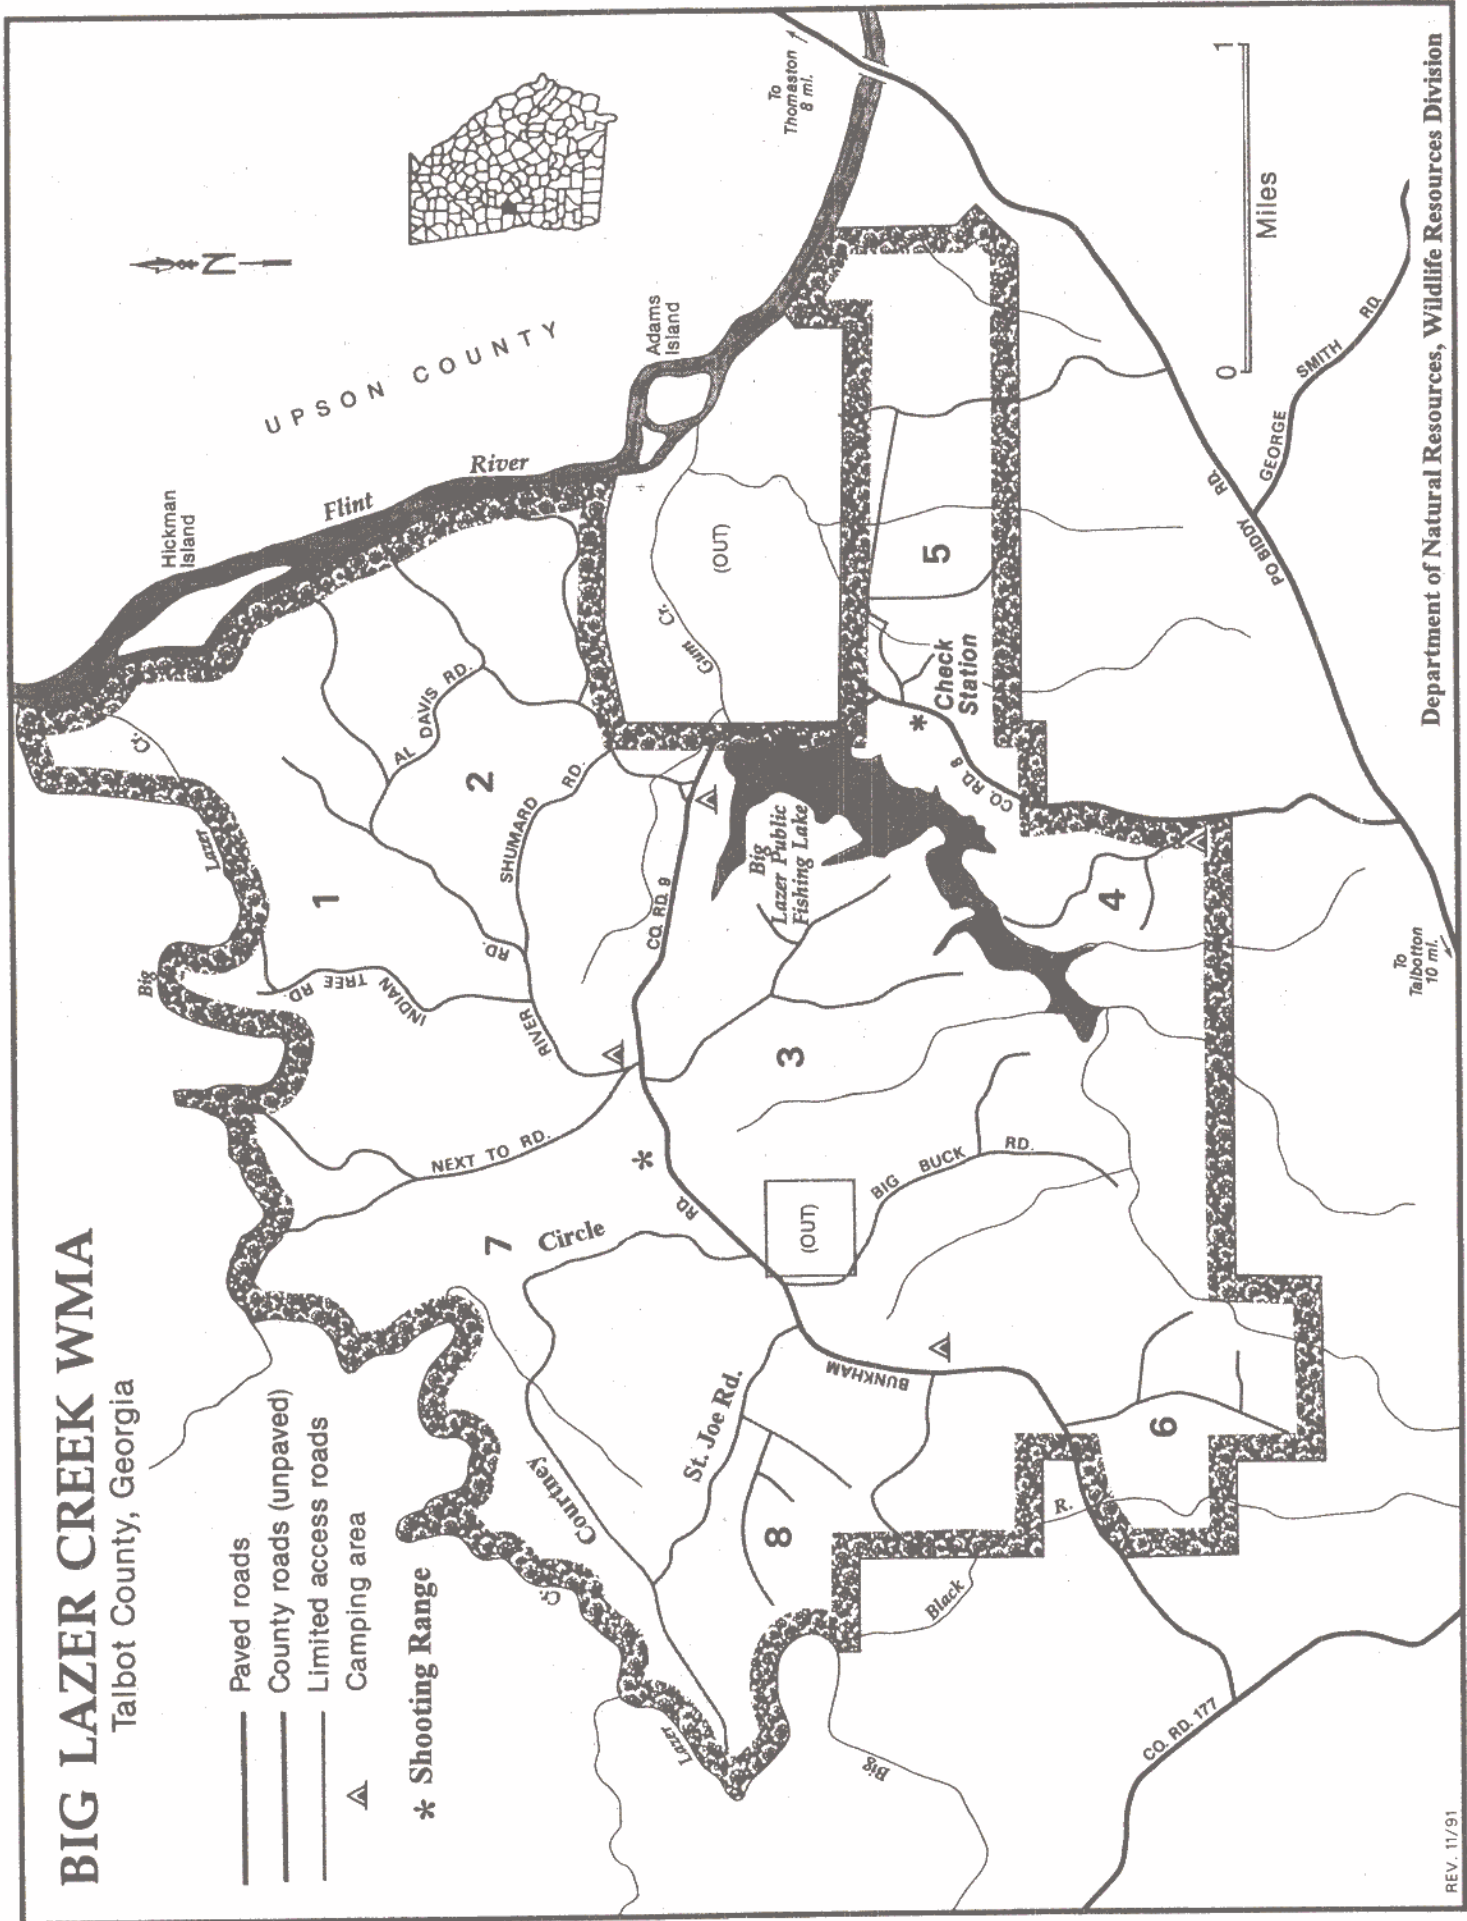

BIG LAZER CREEK WMA

Talbot County, Georgia

-  Paved roads
-  County roads (unpaved)
-  Limited access roads
-  Camping area

* Shooting Range

Department of Natural Resources, Wildlife Resources Division