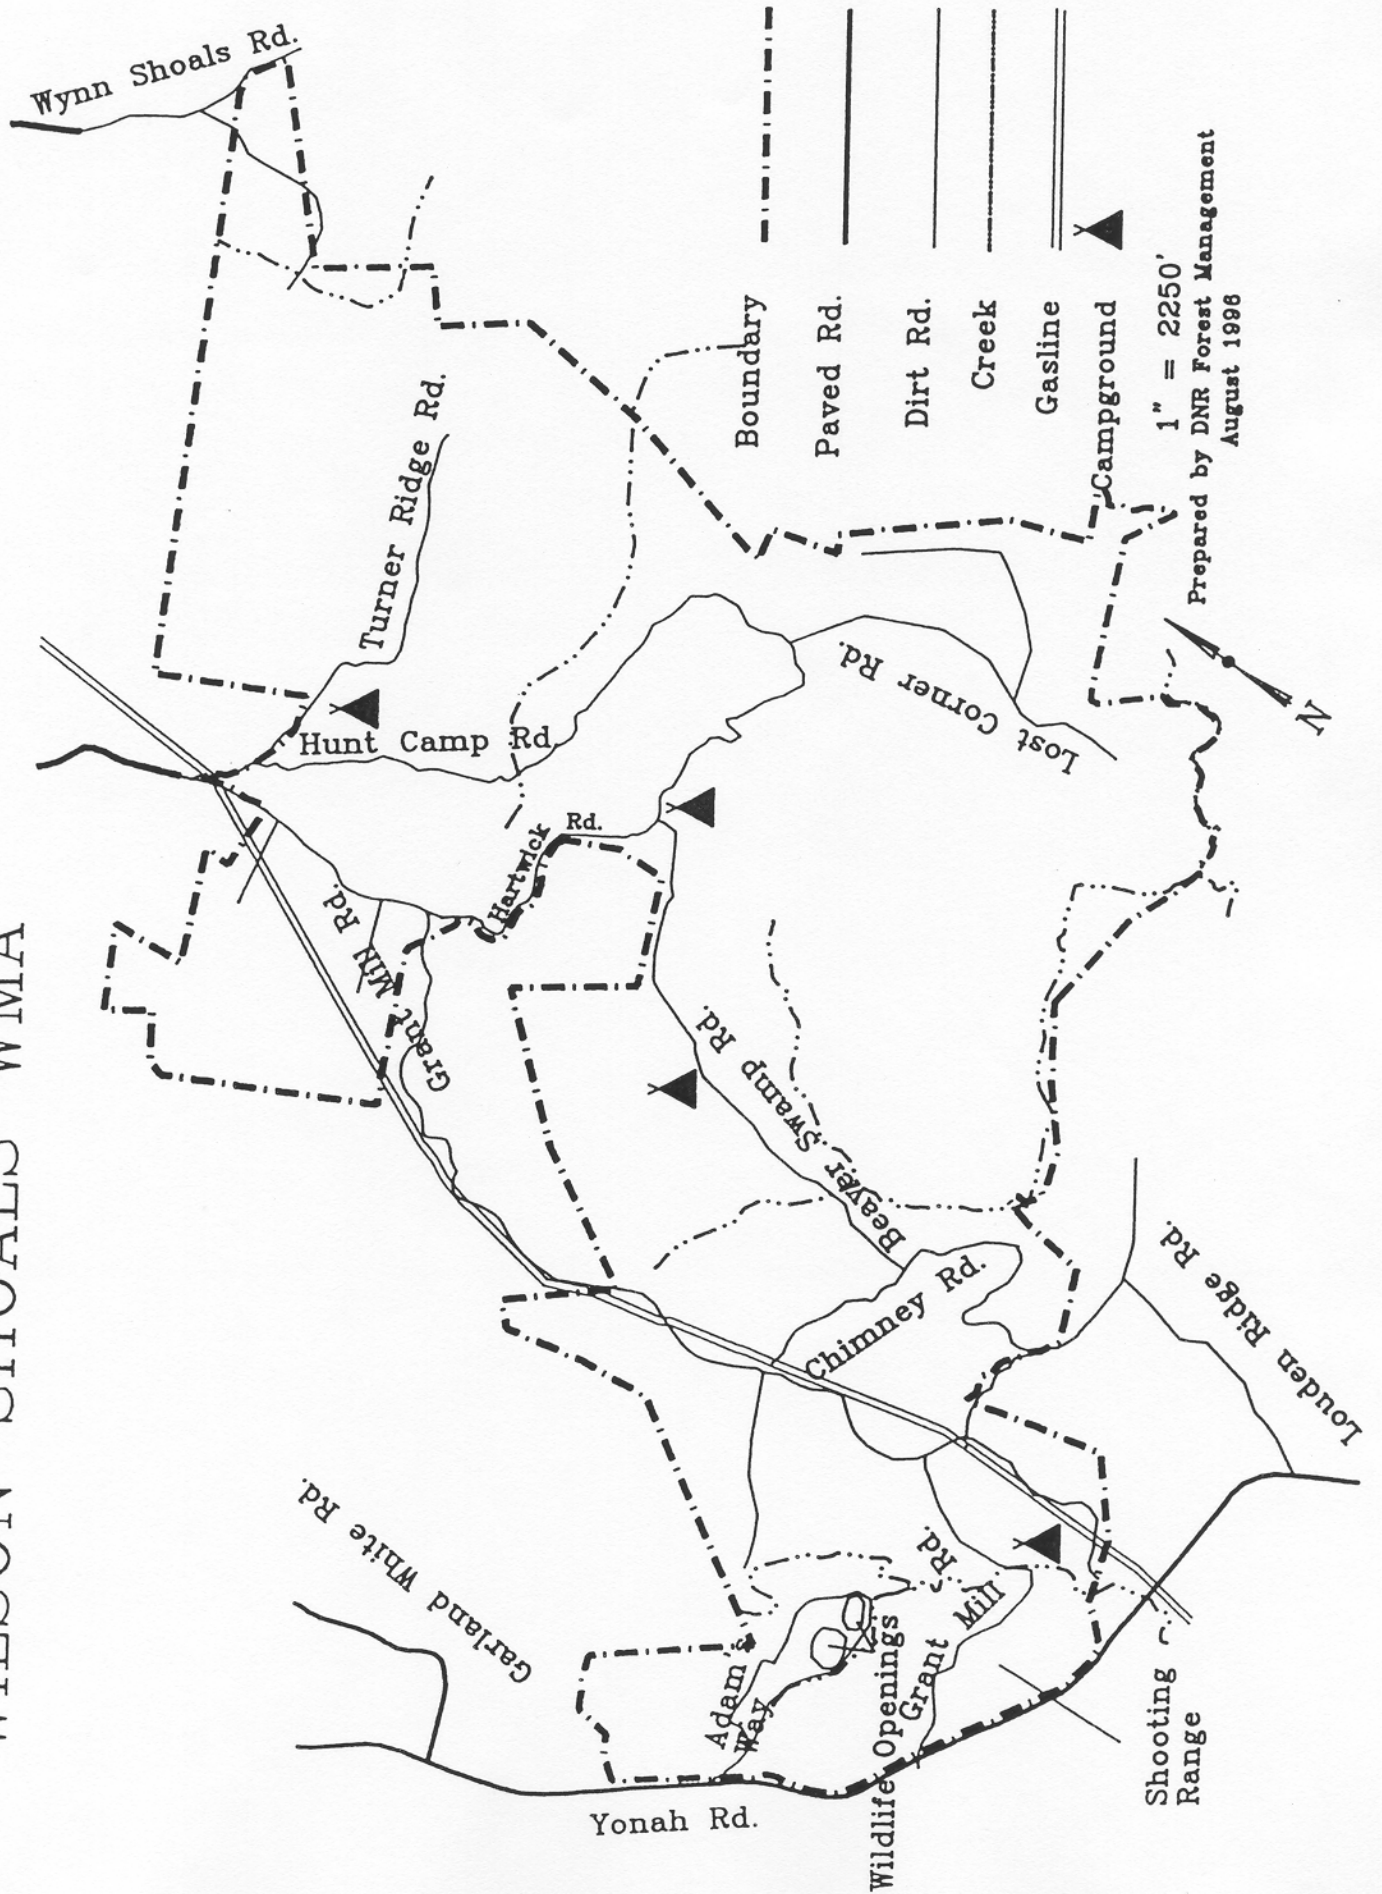

WILSON SHOALS WMA

1" = 2250'
 Prepared by DNR Forest Management
 August 1996