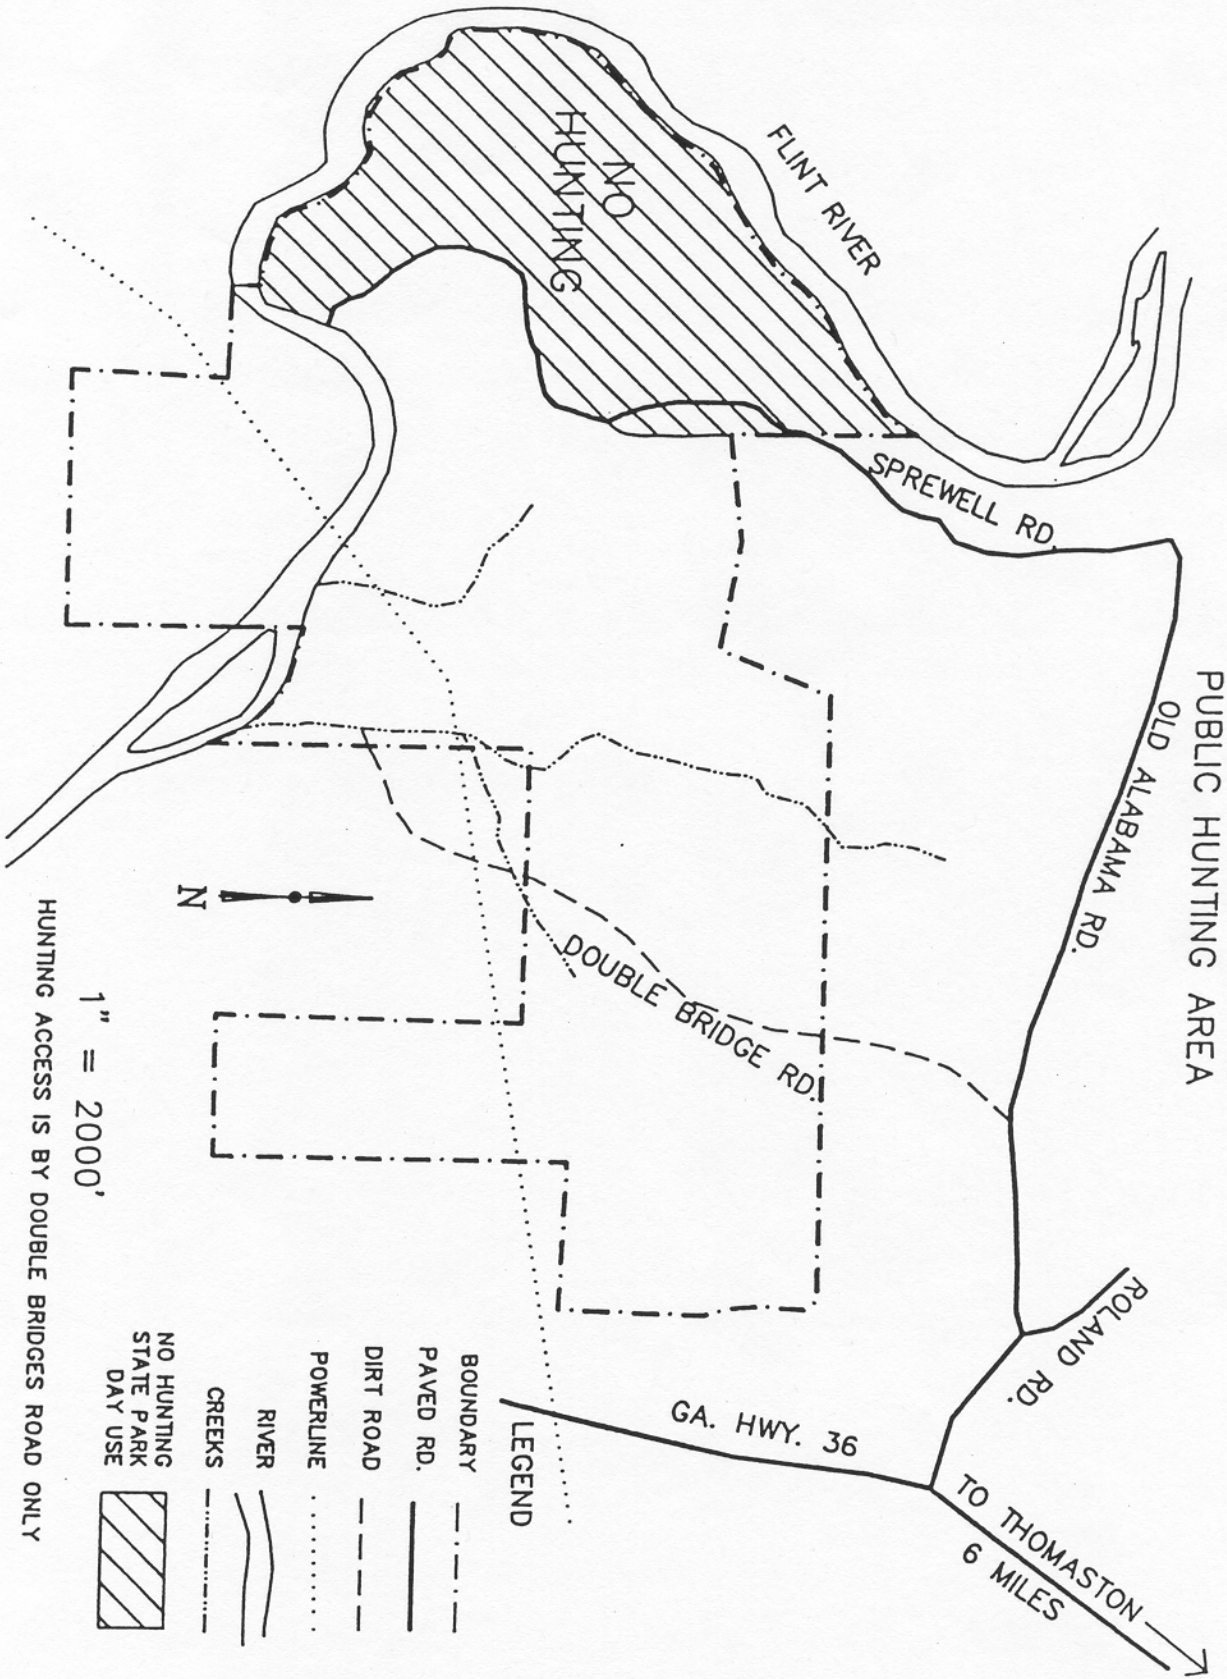

SPREWELL BLUFF

PUBLIC HUNTING AREA

LEGEND

- BOUNDARY ————
- PAVED RD. ————
- DIRT ROAD - - - - -
- POWERLINE ······
- RIVER ————
- CREEKS - - - - -
- NO HUNTING STATE PARK DAY USE 

1" = 2000'

HUNTING ACCESS IS BY DOUBLE BRIDGES ROAD ONLY