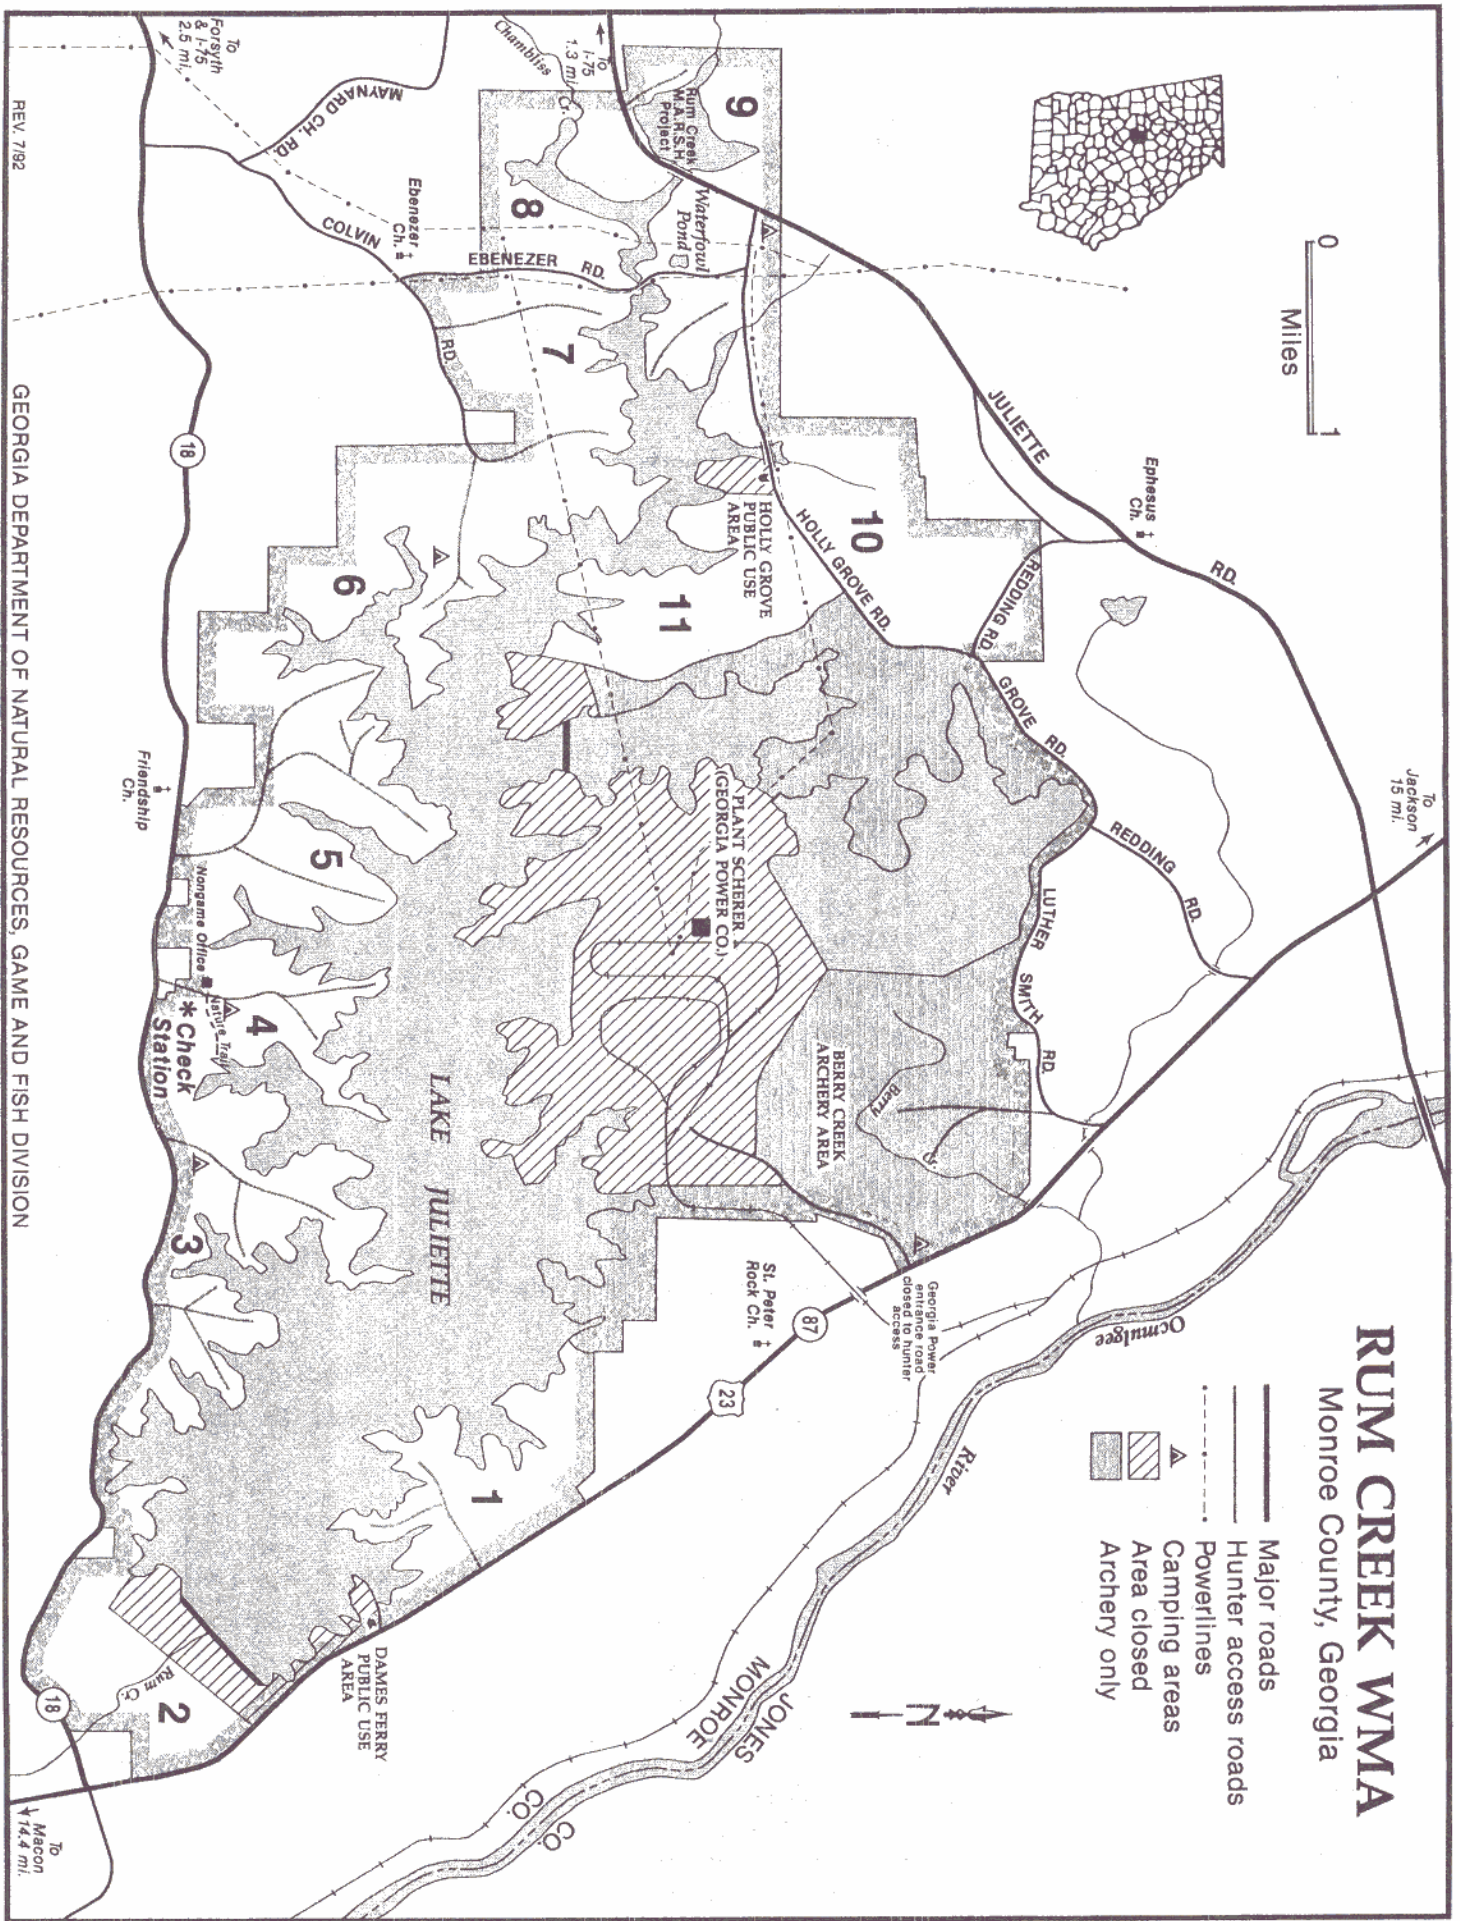

# RUM CREEK WMA

Monroe County, Georgia

-  Major roads
-  Hunter access roads
-  Powerlines
-  Camping areas
-  Area closed
-  Archery only

REV. 7/92

GEORGIA DEPARTMENT OF NATURAL RESOURCES, GAME AND FISH DIVISION