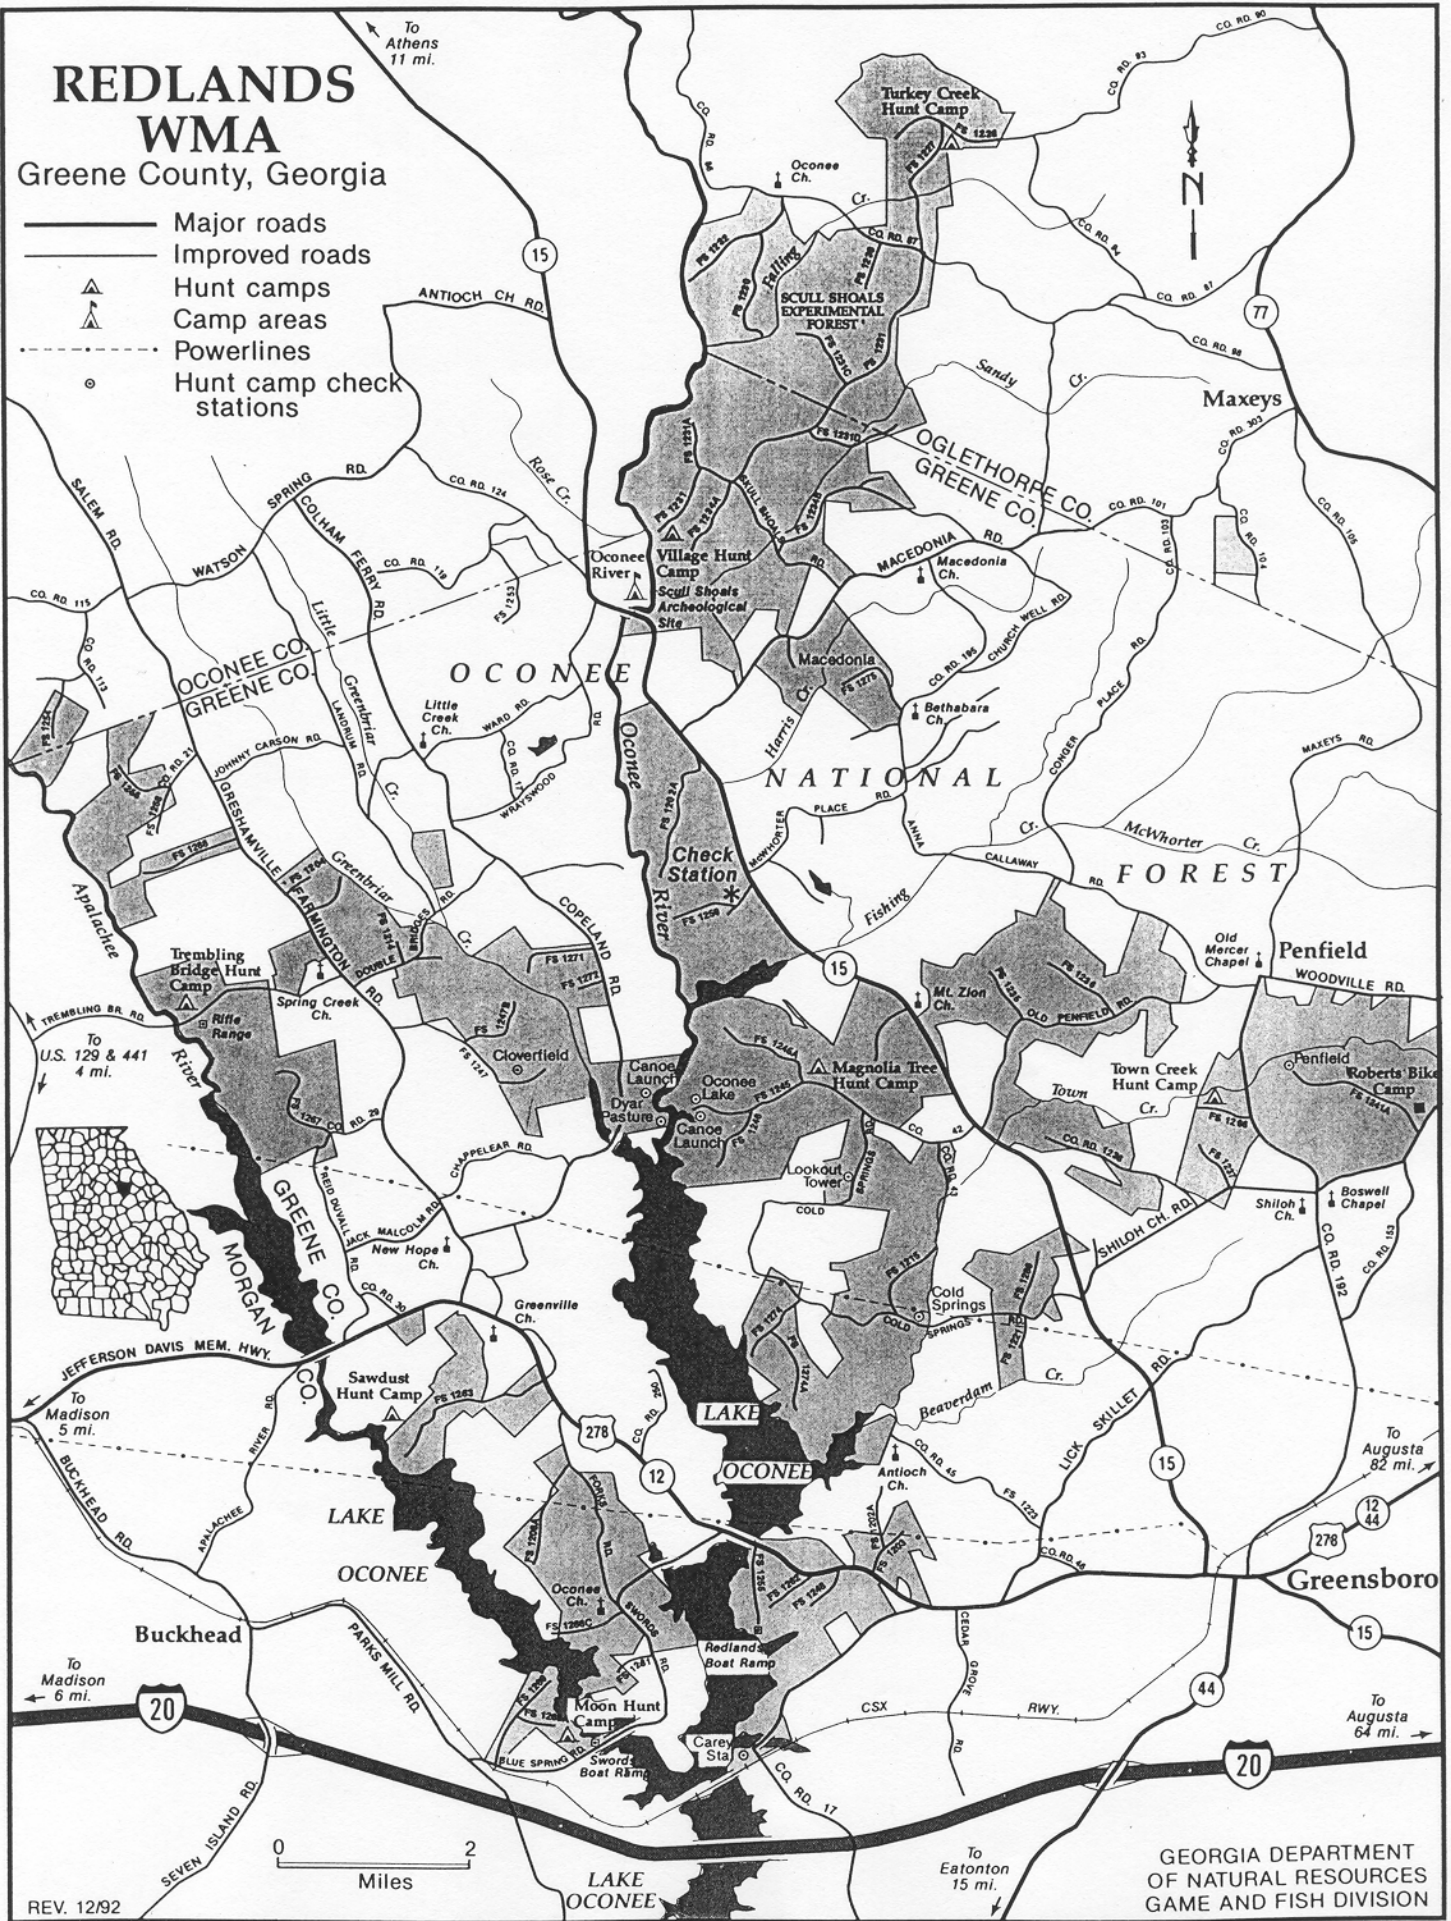

REDLANDS WMA

Greene County, Georgia

- Major roads
- Improved roads
- ▲ Hunt camps
- ▲ Camp areas
- - - Powerlines
- Hunt camp check stations

REV. 12/92

GEORGIA DEPARTMENT OF NATURAL RESOURCES
GAME AND FISH DIVISION