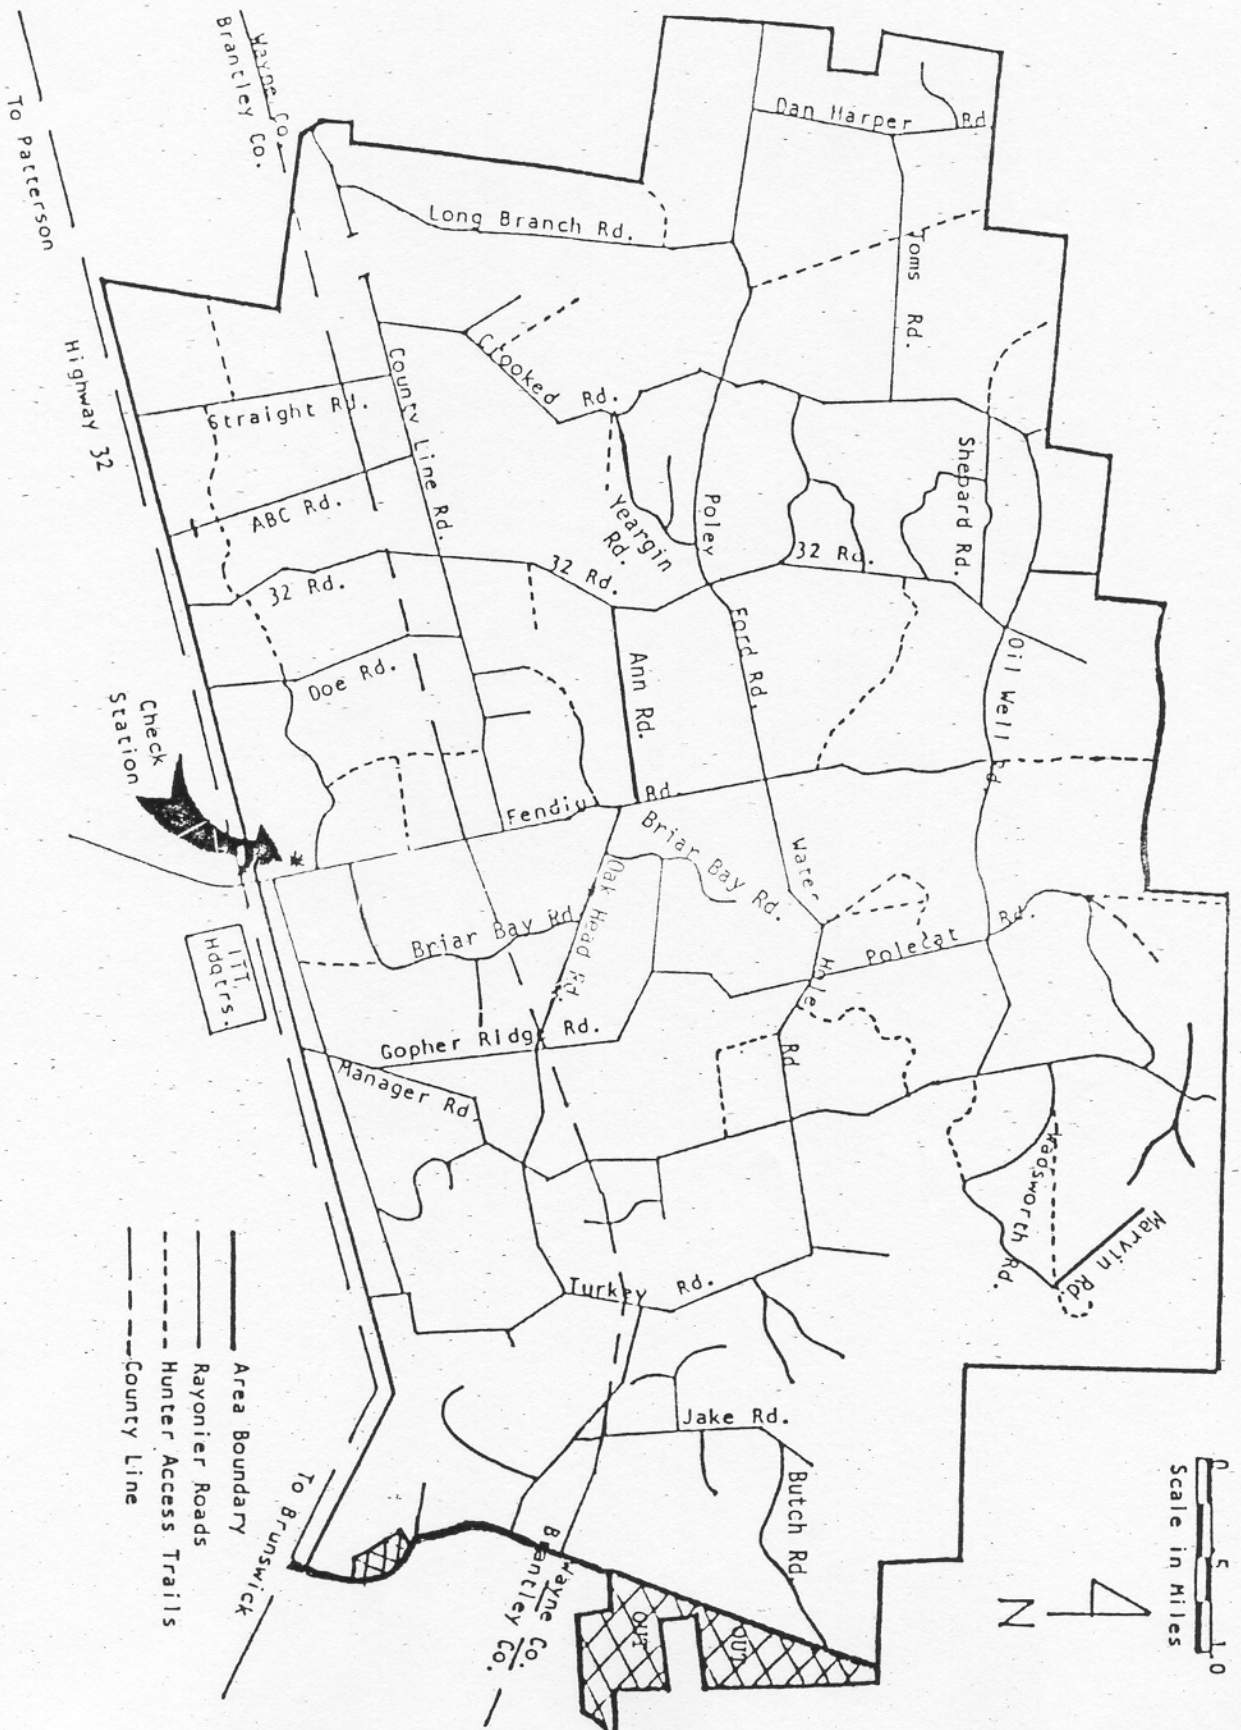

RAYONIER WILDLIFE MANAGEMENT AREA
 Georgia, Department of Natural Resources
 Game and Fish Division

- Area Boundary
- Rayonier Roads
- - - Hunter Access Trails
- - - County Line

Scale in Miles
 0 1 5

To Patterson

To Brunswick

Wayne Co.
 Brantley Co.

Wayne Co.
 Brantley Co.