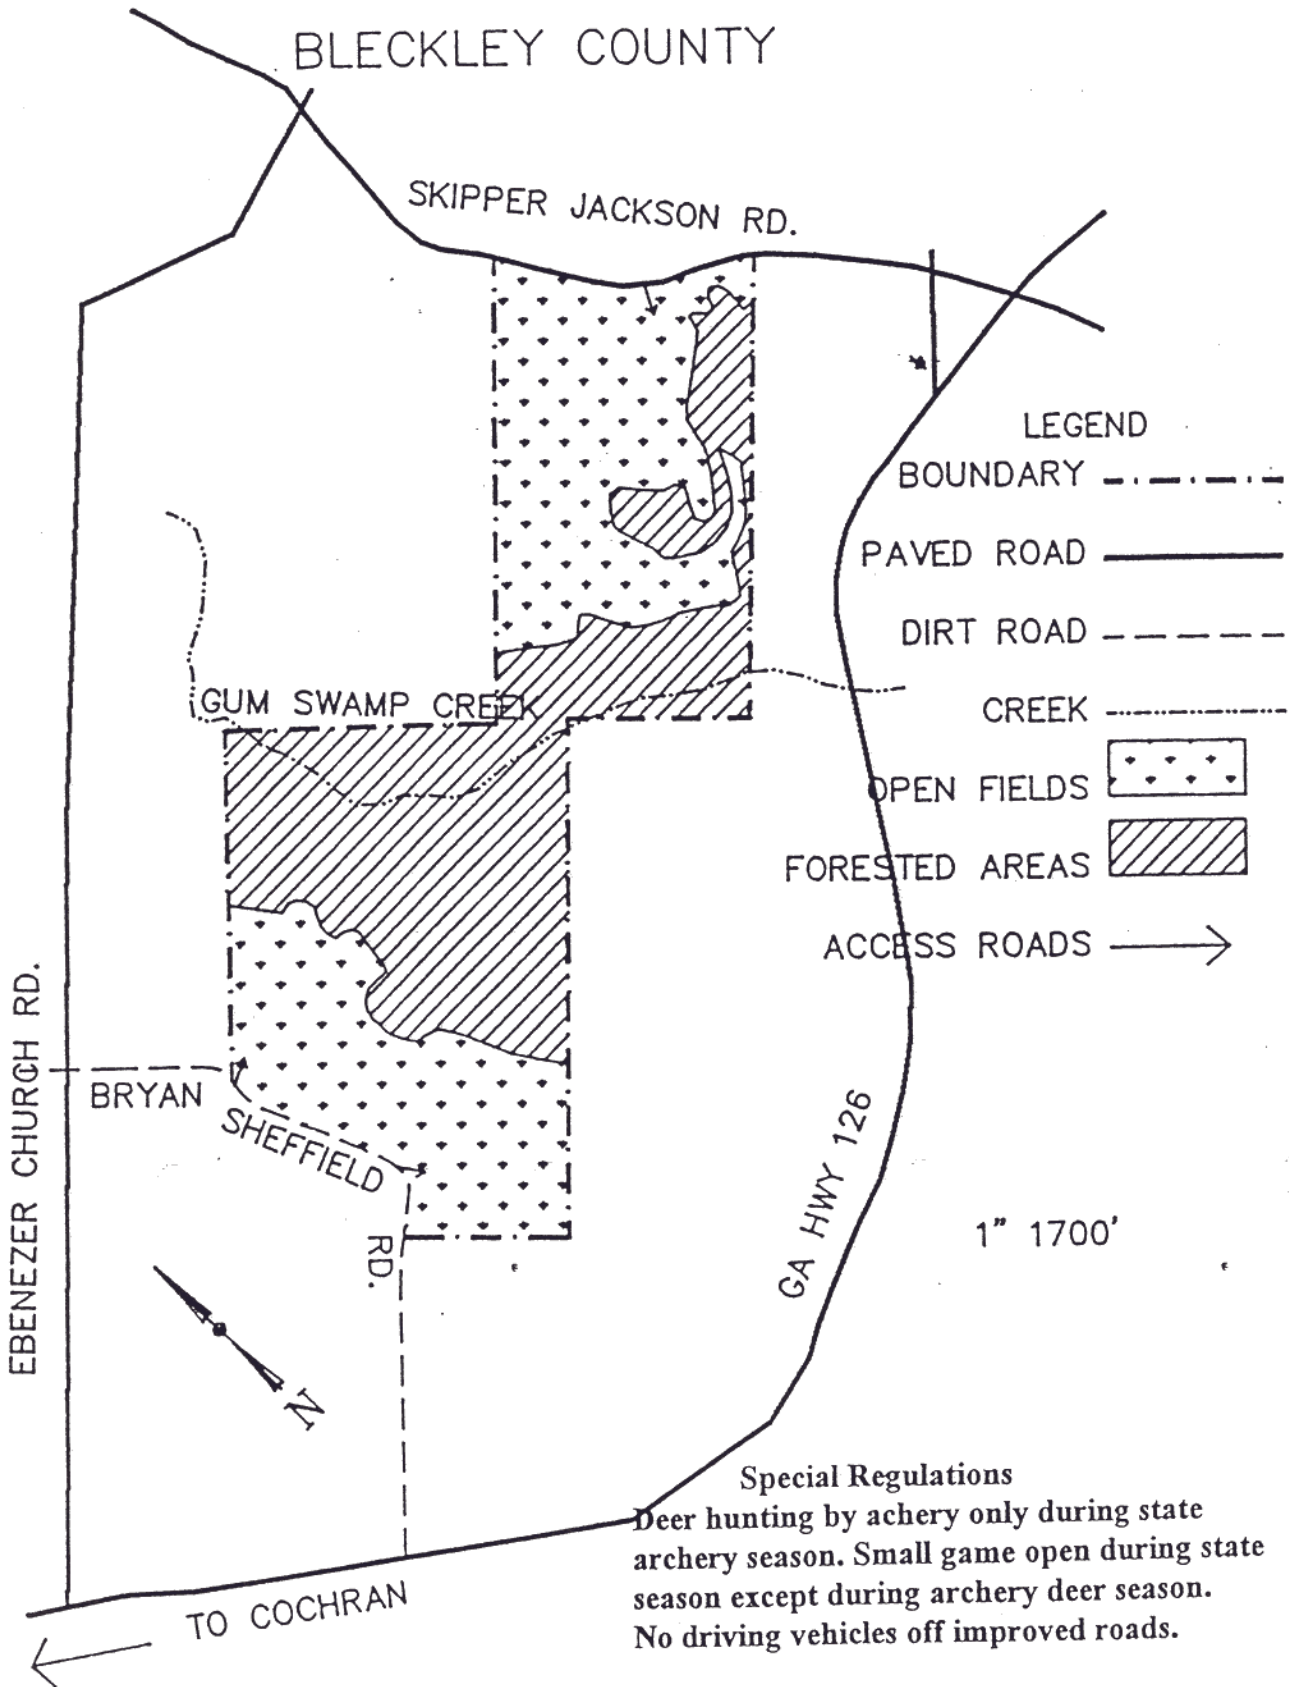

OCMULGEE WMA GUM SWAMP CREEK TRACT BLECKLEY COUNTY

Special Regulations
 Deer hunting by archery only during state archery season. Small game open during state season except during archery deer season. No driving vehicles off improved roads.

← TO COCHRAN