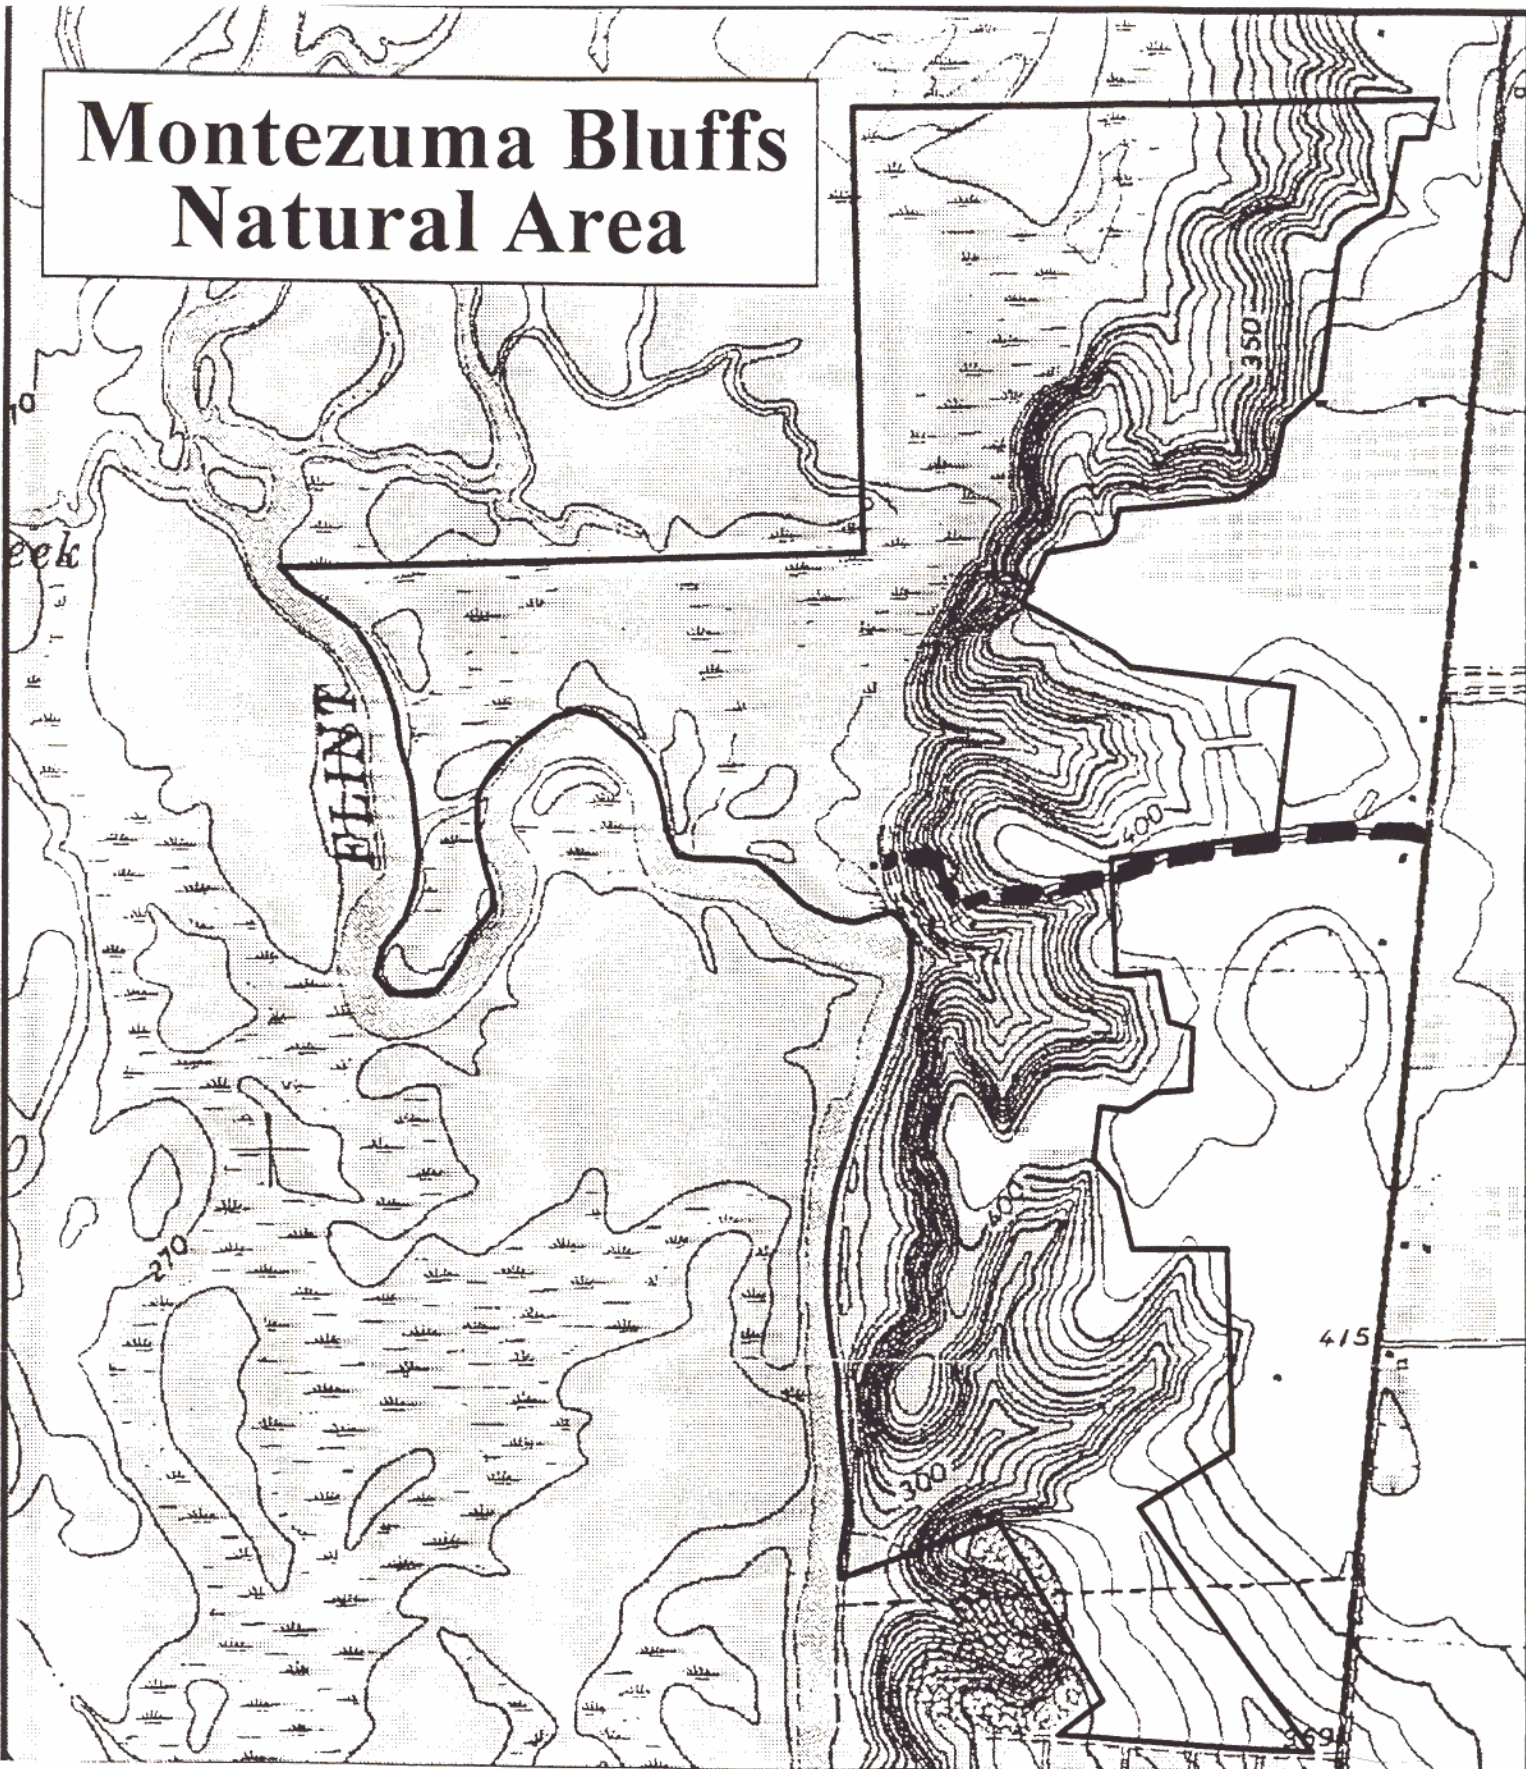

Montezuma Bluffs Natural Area

-  Property Boundary
-  Boat Landing Road
-  SCALE
= Approximately 1/4 Mile

Hwy 49
(TO MONTICELLO)