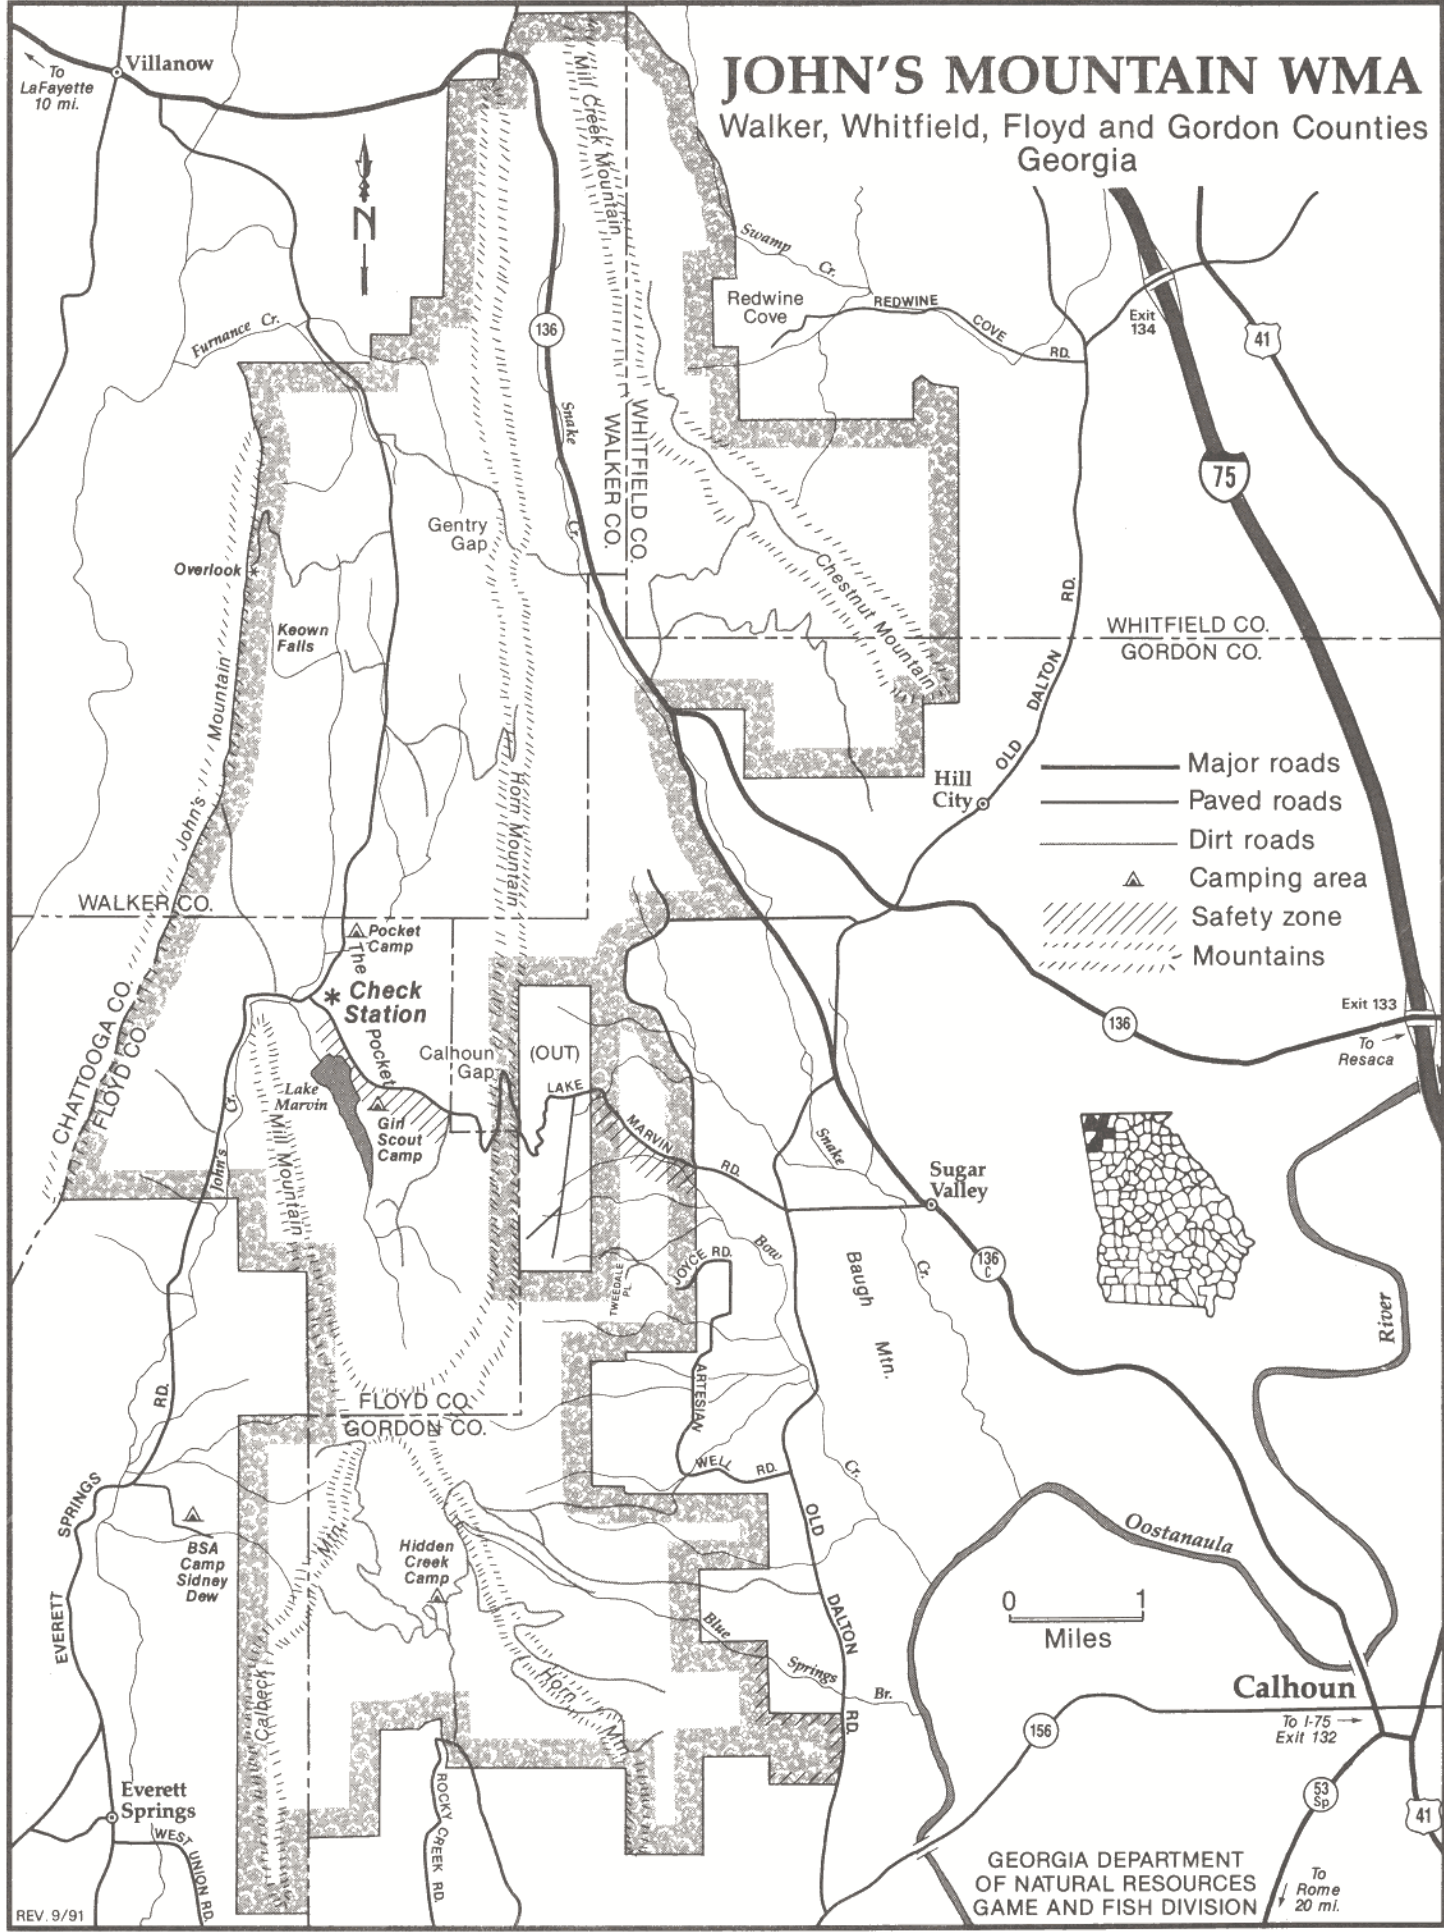

JOHN'S MOUNTAIN WMA

Walker, Whitfield, Floyd and Gordon Counties
Georgia

- Major roads
- Paved roads
- Dirt roads
- ▲ Camping area
- ▨ Safety zone
- ▨ Mountains

Calhoun
To I-75
Exit 132

GEORGIA DEPARTMENT
OF NATURAL RESOURCES
GAME AND FISH DIVISION

To Rome
20 mi.