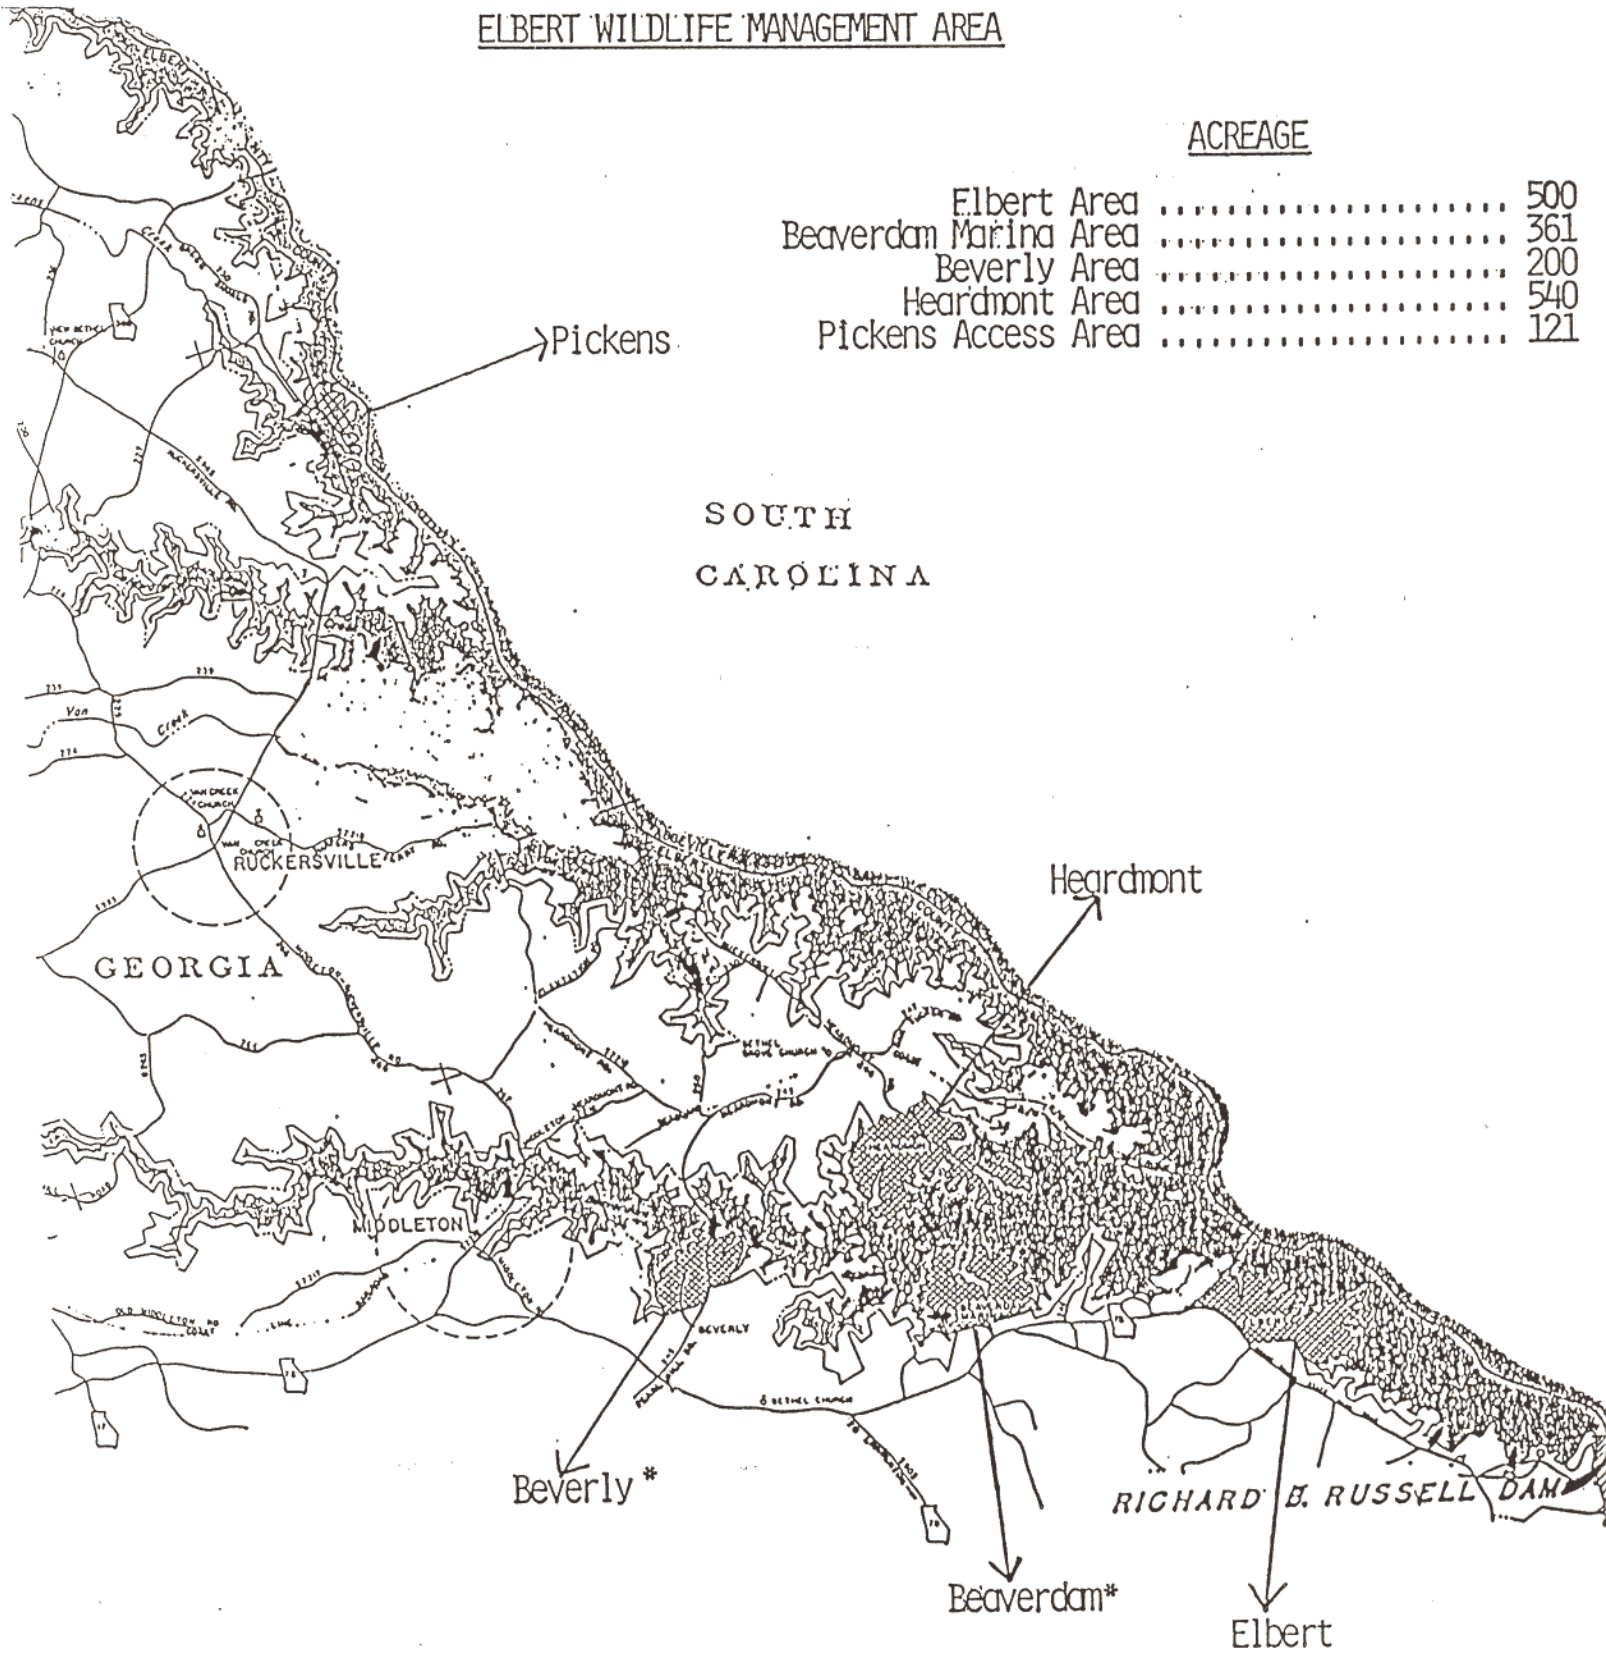

ELBERT WILDLIFE MANAGEMENT AREA

ACREAGE

Elbert Area	500
Beaverdam Marina Area	361
Beverly Area	200
Heardmont Area	540
Pickens Access Area	121

*Deer Hunting is Archery Only.