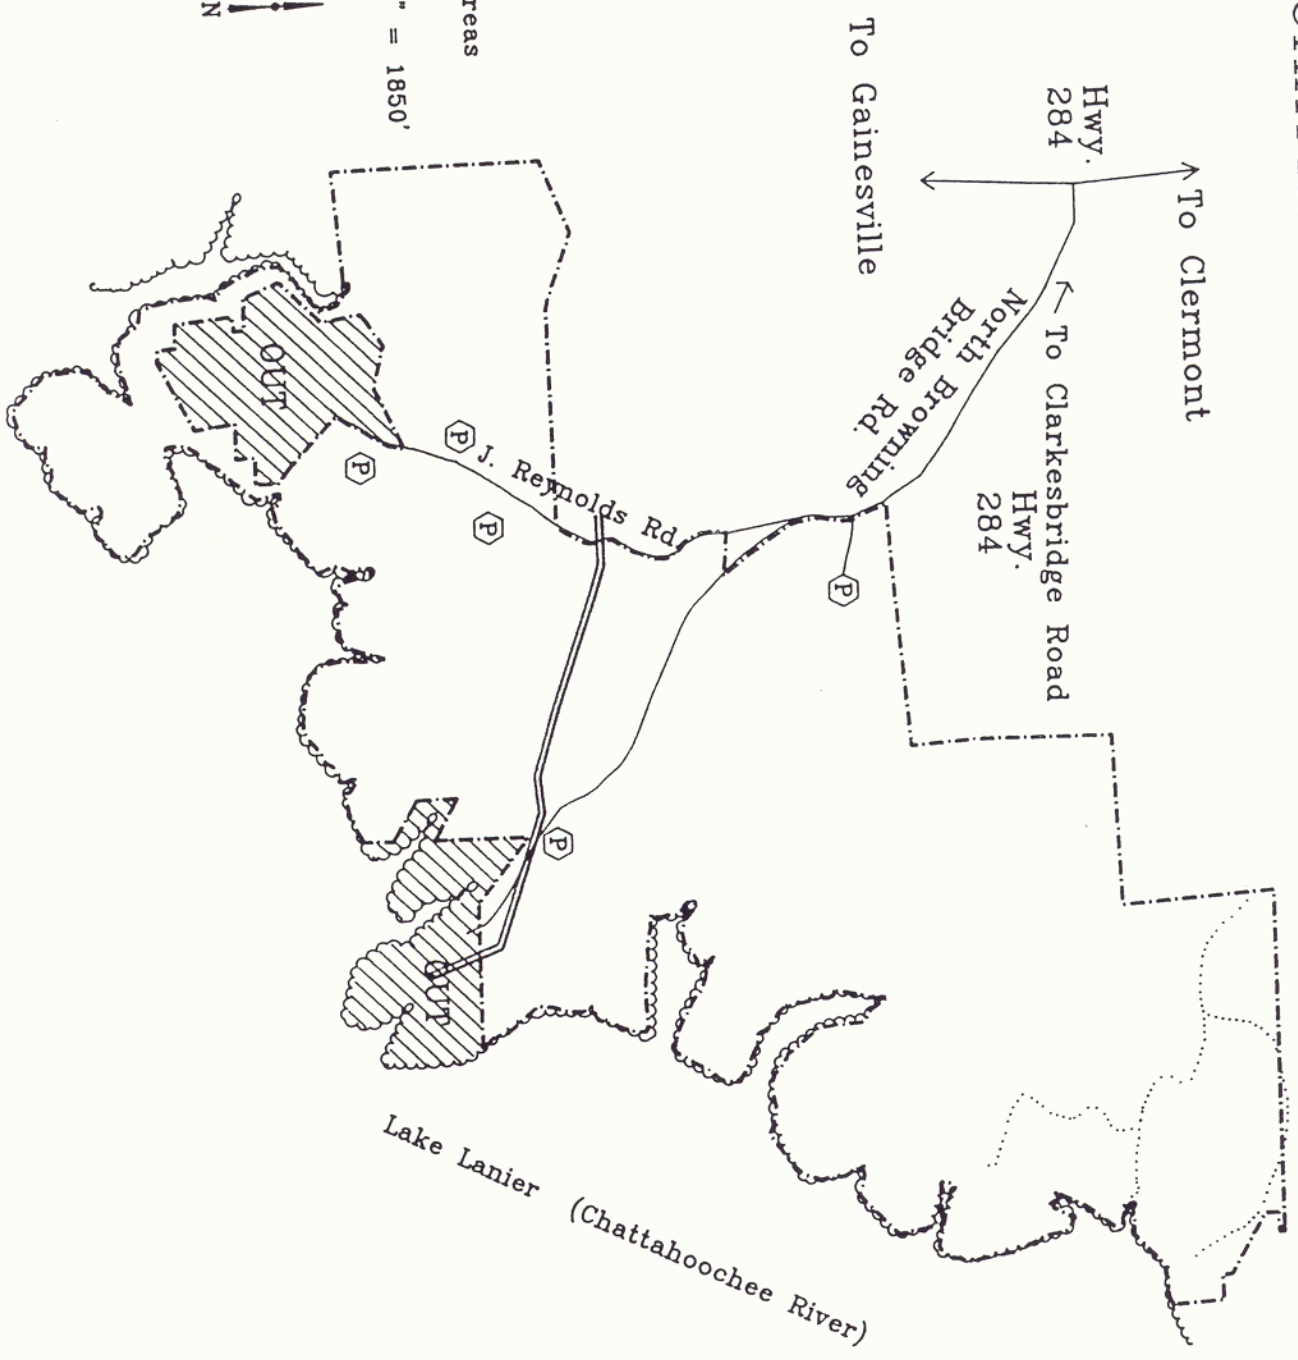

CHATTAHOOCHEE RIVER PARK

LEGEND

- Boundary
 - Road
 - Foot Trail
 - ~~~~~ Shoreline
 - ==== Powerline
 - ⬡ Parking Area
- All hunters must park
in designated parking areas

Scale 1" = 1850'

Lake Lanier (Chattahoochee River)