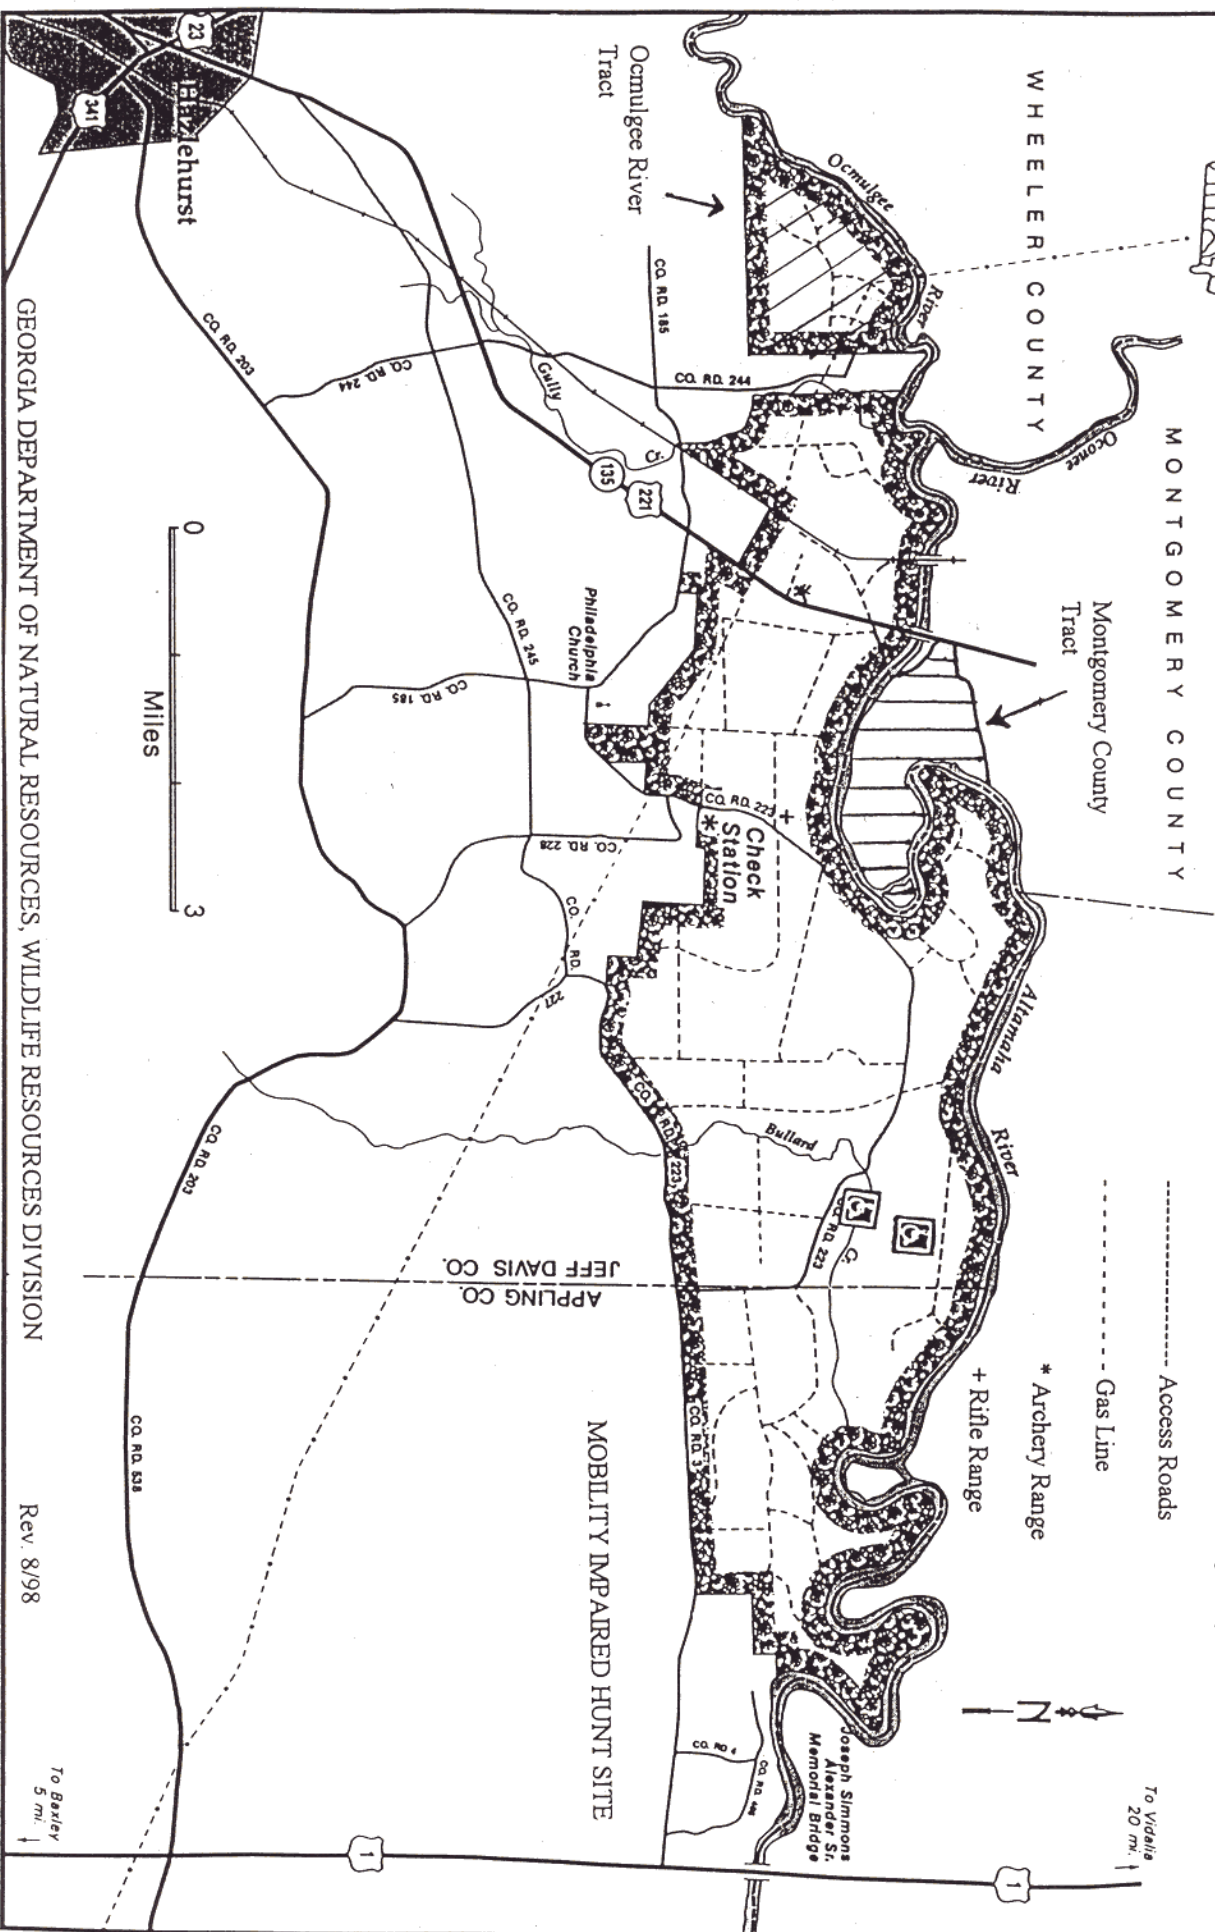

BULLARD CREEK WMA

Appling, Jeff Davis and Montgomery Counties, Georgia

GEORGIA DEPARTMENT OF NATURAL RESOURCES, WILDLIFE RESOURCES DIVISION

Rev. 8/98

To Barley 5 mi.

To Vidalia 20 mi.