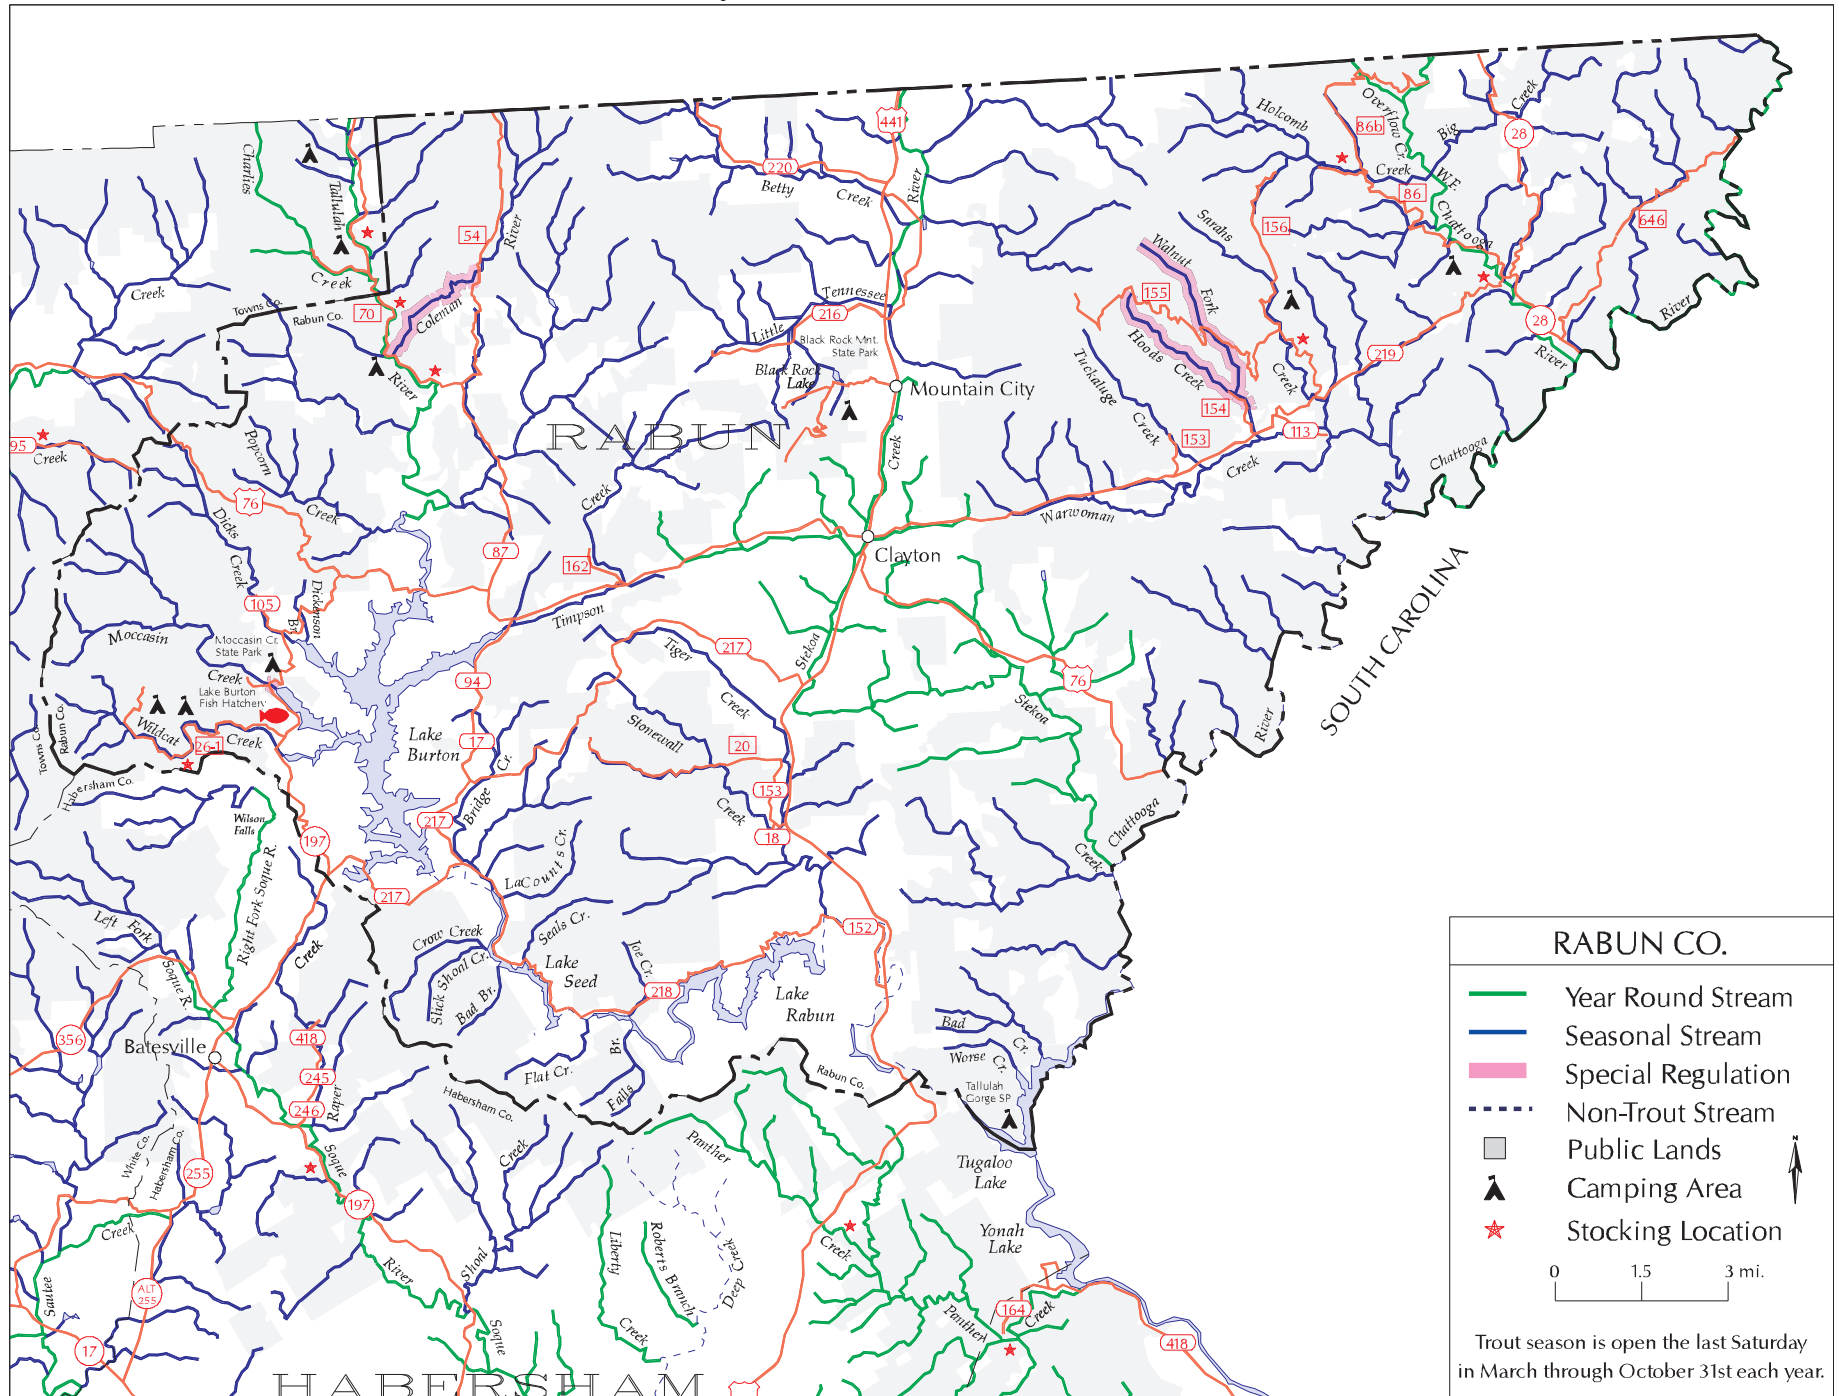

# Rabun County Trout Streams (Revised: 11/3/99)

HABERSHAM

SOUTH CAROLINA