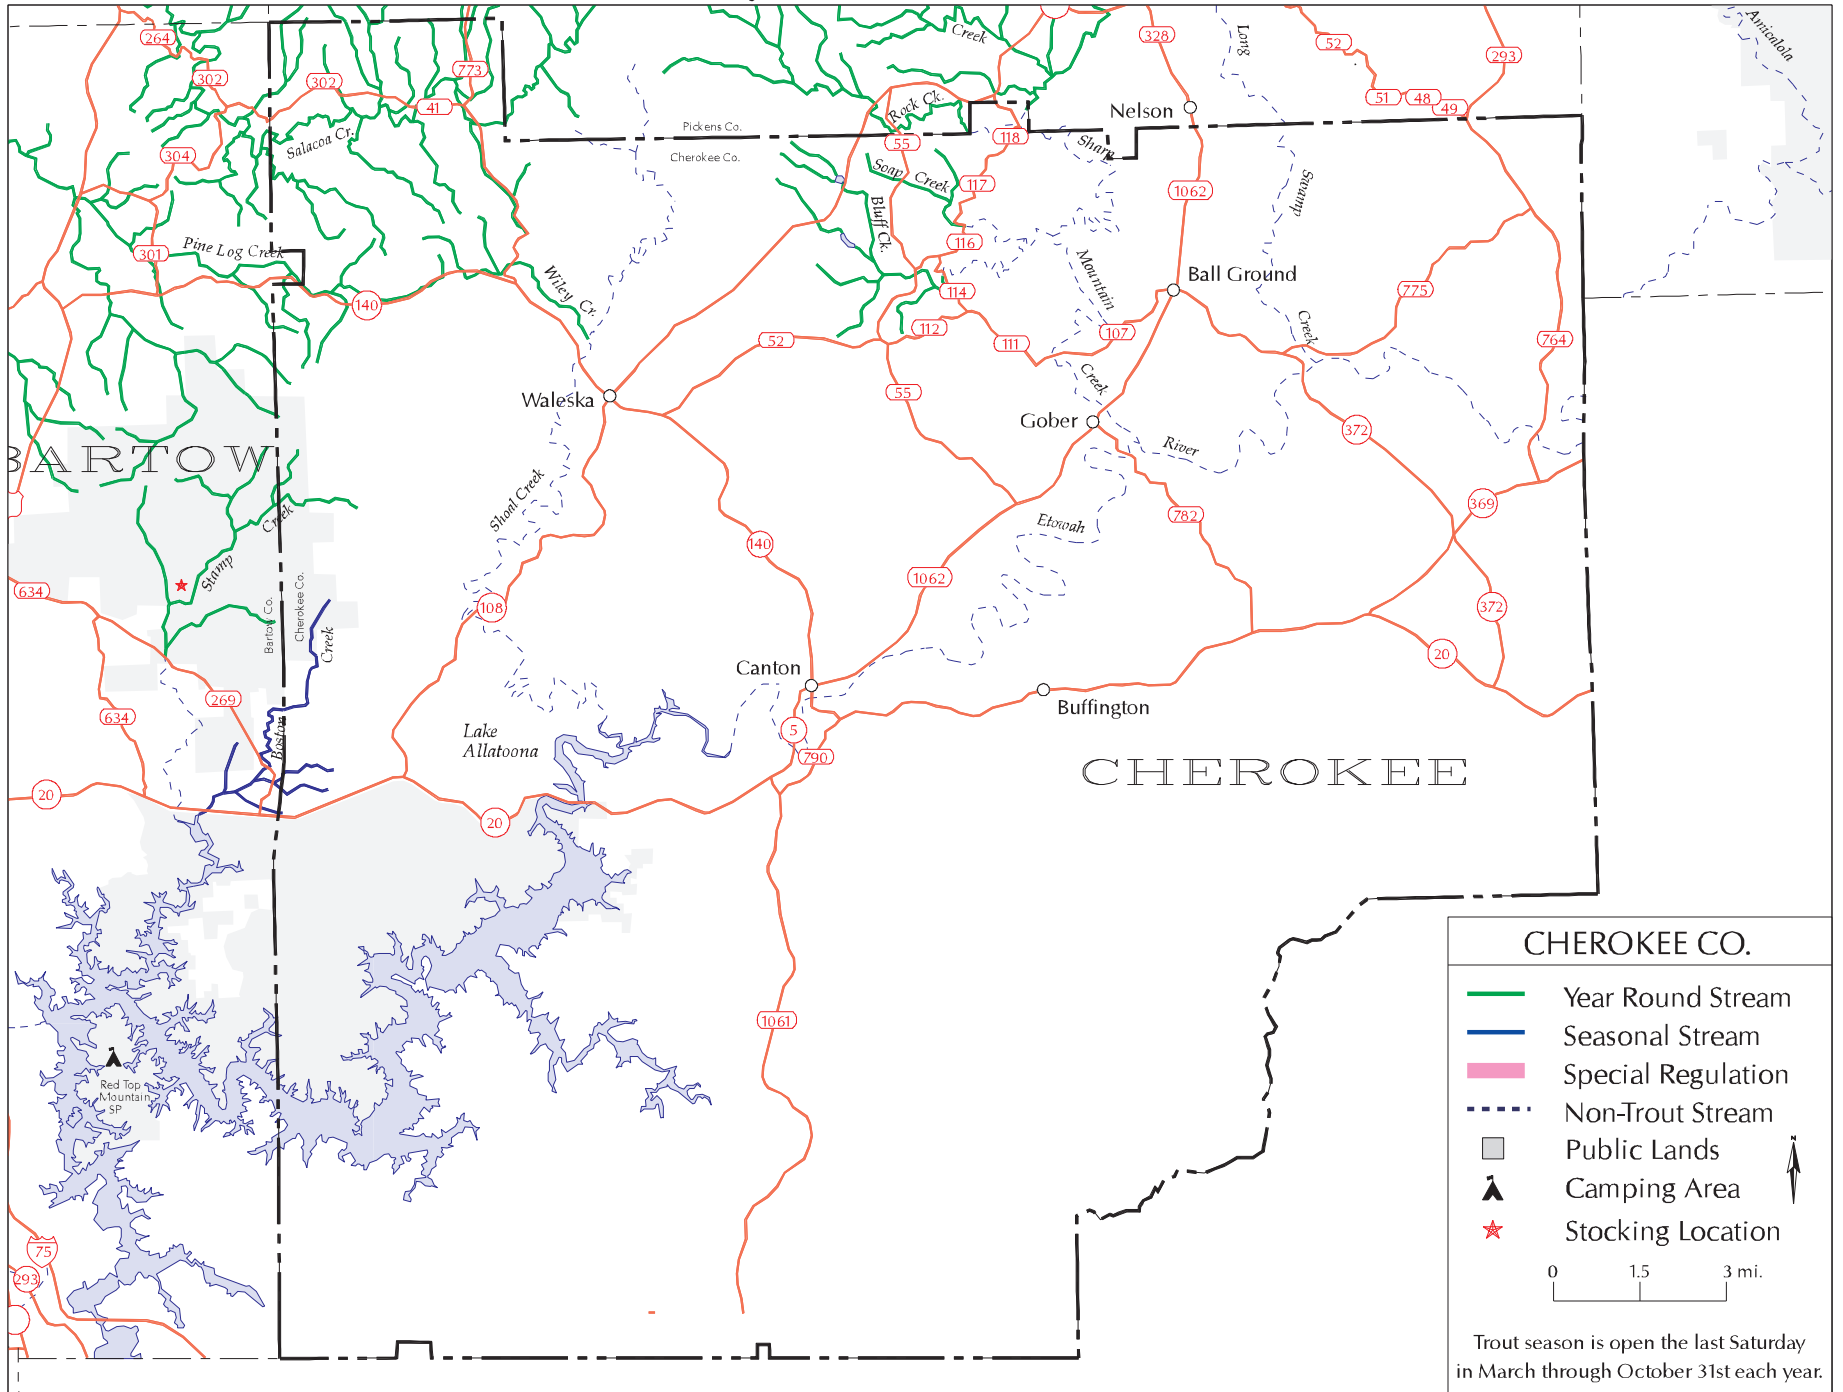

Cherokee County Trout Streams (Revised: 11/3/99)

CHEROKEE CO.

- Year Round Stream
- Seasonal Stream
- Special Regulation
- - - Non-Trout Stream
- ▭ Public Lands
- ▲ Camping Area
- ★ Stocking Location

0 1.5 3 mi.

Trout season is open the last Saturday in March through October 31st each year.